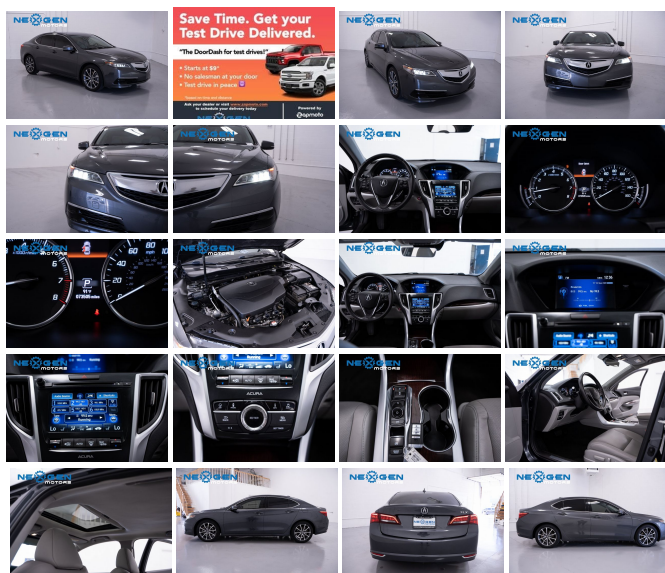

2016 Acura TLX V6 Tech

View this car on our website at nexgenmotorsutah.com/7134380/ebrochure

Our Price **\$17,500**

Specifications:

Year:	2016
VIN:	19UUB2F56GA007163
Make:	Acura
Stock:	007163
Model/Trim:	TLX V6 Tech
Condition:	Pre-Owned
Body:	Sedan
Exterior:	Graphite Luster Metallic
Engine:	Engine: 3.5L SOHC 24-Valve VTEC V6
Interior:	Black Leather
Mileage:	73,483
Drivetrain:	Front Wheel Drive
Economy:	City 21 / Highway 34

Exterior

- Wheels: 18" x 7.5" Aluminum-Alloy- Tires: P225/50R18 High Performance All Season
- Tire Mobility Kit- Clearcoat Paint
- Express Open/Close Sliding And Tilting Glass 1st Row Sunroof w/Sunshade
- Body-Colored Front Bumper- Body-Colored Rear Bumper
- Chrome Side Windows Trim and Black Front Windshield Trim
- Body-Colored Door Handles
- Body-Colored Power w/Tilt Down Heated Side Mirrors w/Convex Spotter, Power Folding and Turn Signal Indicator
- Fixed Rear Window w/Defroster- Light Tinted Glass
- Front Windshield -inc: Sun Visor Strip
- Speed Sensitive Rain Detecting Variable Intermittent Wipers
- Galvanized Steel/Aluminum Panels- Metal-Look Grille w/Chrome Surround
- Trunk Rear Cargo Access
- Programmable Projector Beam Led Low/High Beam Daytime Running Headlamps w/Delay-Off
- Perimeter/Approach Lights- LED Brakelights