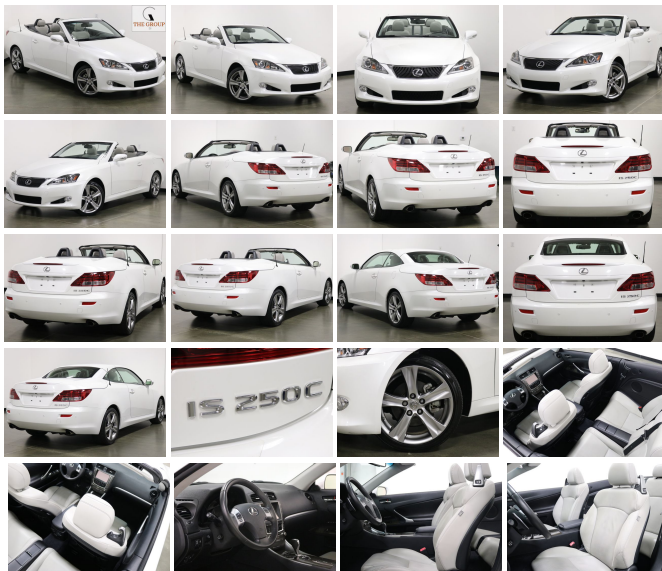

## 2013 Lexus IS 250C

View this car on our website at [ff783918-554d-4ea7-80c6-a74d5248bc1b.autorevo-powersites.com/7134362/ebrochure](http://ff783918-554d-4ea7-80c6-a74d5248bc1b.autorevo-powersites.com/7134362/ebrochure)

### Specifications:

<b>Year:</b>	2013
<b>VIN:</b>	JTHFF2C22D2527192
<b>Make:</b>	Lexus
<b>Model/Trim:</b>	IS 250C
<b>Condition:</b>	Pre-Owned
<b>Body:</b>	Convertible
<b>Exterior:</b>	Starfire Pearl
<b>Engine:</b>	2.5L DOHC 24-valve V6 engine -inc: dual variable valve timing w/intelligence (VVT-i)
<b>Interior:</b>	Light Gray Leather
<b>Transmission:</b>	Automatic
<b>Mileage:</b>	32,901
<b>Drivetrain:</b>	Rear Wheel Drive
<b>Economy:</b>	City 21 / Highway 30

2013 LEXUS IS 250C MID SIZE  
LUXURY 4 PASSENGER  
RETRACTABLE HARDTOP  
CONVERTIBLE.

LUXURY PKG.

STARFIRE WHITE PEARL METALLIC  
EXTERIOR WITH A SUPER CLEAN  
LIGHT GRAY LUXURY LEATHER  
INTERIOR.

2.5 LITER ENGINE FOR  
OUTSTANDING PERFORMANCE  
AND EXCELLENT FUEL ECONOMY.

BACK UP CAMERA.

PREMIUM 18 INCH ALLY WHEELS.

ONLY 32K ORIGINAL MILES.

NON SMOKERS CAR.

VERY WELL MAINTAINED VEHICLE.

LOOKS RUNS AND DRIVES LIKE NEW.

PRICED FOR FAST SALE.

THIS HARD TO FIND IS 250 ROADSTER MODEL WILL SELL FAST.