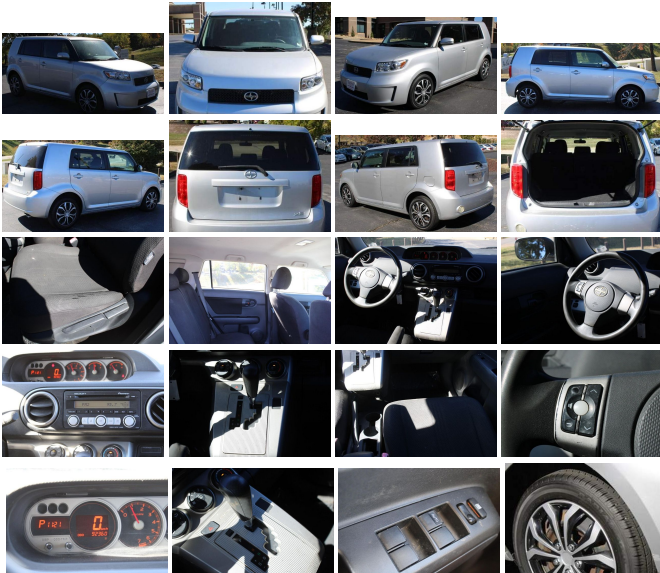

2008 Scion xB

View this car on our website at autoportstl.com/7134103/ebrochure

Our Price **\$9,900**

Specifications:

Year:	2008
VIN:	JTLKE50E181039614
Make:	Scion
Stock:	GP22379
Model/Trim:	xB
Condition:	Pre-Owned
Body:	Wagon
Exterior:	Classic Silver Metallic
Engine:	2.4L DOHC SMPI 16-valve VVT-i I4 engine
Interior:	Gray Cloth
Transmission:	AUTOMATIC
Mileage:	92,260
Drivetrain:	Front Wheel Drive
Economy:	City 22 / Highway 28

< BEST SELECTION
OF UNDER \$10K
VEHICLES >

< IN ST. LOUIS! >

< PROUD TO
PRESENT THIS >

<< 2008 SCION xB >>

WHAT DO YOU WANT TO KNOW:

<> WE WANT TO EARN YOUR
BUSINESS!

BUSINESS!

<> SALE PRICED FOR A FAST SALE!

<> TWO OWNER LOCAL NEW CAR
TRADE IN

<> LOW MILES

<> SERVICE RECORDS

<> MUCH, MUCH MORE

WHAT DO YOU WANT TO GO:

<> MISSOURI STATE SAFETY
INSPECTED

<> FEDERAL EMISSION TEST
COMPLETED

<> READY FOR IMMEDIATE DELIVERY