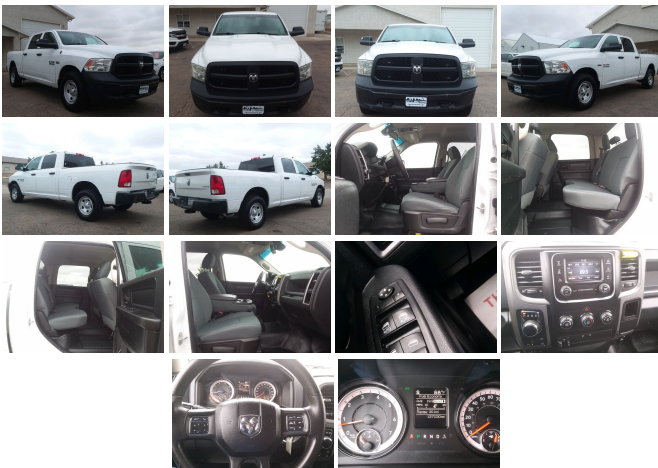

2016 Ram 1500 Tradesman

Jeremy Or Mike 719-542-9191

View this car on our website at citymotorspueblo.com/7134084/ebrochure

Our Price **\$17,900**

Specifications:

Year:	2016
VIN:	1C6RR7ST7GS408904
Make:	Ram
Stock:	3604
Model/Trim:	1500 Tradesman
Condition:	Pre-Owned
Body:	Pickup Truck
Exterior:	Bright White Clearcoat
Engine:	ENGINE: 5.7L V8 HEMI MDS VVT
Interior:	Diesel Gray/Black
Transmission:	TRANSMISSION: 8-SPEED AUTO (8HP70)
Mileage:	137,009
Drivetrain:	4 Wheel Drive
Economy:	City 13 / Highway 19

3.21 REAR AXLE RATIO,32 GALLON FUEL TANK,ANTI-SPIN DIFFERENTIAL REAR AXLE,BRIGHT WHITE CLEARCOAT,CHROME APPEARANCE GROUP,DELETE CARPET,DIESEL GRAY/BLACK CLOTH 40/20/40 BENCH SEAT,ENGINE: 5.7L V8 HEMI MDS VVT,GVWR: 6800 LBS,LED BED LIGHTING,MANUFACTURER'S STATEMENT OF ORIGIN,POPULAR EQUIPMENT GROUP,POWER BLACK TRAILER TOW MIRRORS,PROTECTION GROUP,QUICK ORDER PACKAGE 27B TRADESMAN,RADIO: UCONNECT 5.0,REMOTE KEYLESS ENTRY W/ALL-SECURE,SIRIUSXM SATELLITE RADIO,TIRES: LT265/70R17E OWL ON/OFF ROAD,TRAILER BRAKE CONTROL,TRAILER TOW MIRRORS & BRAKE GROUP,TRANSMISSION: 8-SPEED AUTOMATIC (8HP70),WHEELS: 17 X 7 ALUMINUM,160 Amp Alternator,1750# Maximum Payload,2 12V DC Power Outlets,26 Gal. Fuel Tank,3.21 Rear Axle Ratio,3.21 REAR AXLE RATIO (STD),32 GALLON FUEL TANK,4-Way Driver Seat -inc: Manual Recline and Fore/Aft Movement,4-Way Passenger Seat -inc: Manual Recline and Fore/Aft Movement,4-Wheel Disc Brakes,4-Wheel Disc Brakes w/4-Wheel ABS Front Vented Discs Brake Assist and Hill Hold Control,50 State Emissions,6 Speakers,730CCA Maintenance-Free Battery,A/C,ABS,ABS And Driveline Traction Control,Active Grille Shutters,Adjustable Steering Wheel,Airbag Occupancy Sensor,AM/FM Stereo,Analog Appearance,ANTI-SPIN DIFFERENTIAL REAR AXLE,Audio Jack Input for Mobile Devices,Auto Locking Hubs,Auto On/Off Aero-Composite Halogen Headlamps w/Delay-Off,Automatic Headlights,Auxiliary Audio Input,Bed Liner,Black Door Handles,Black