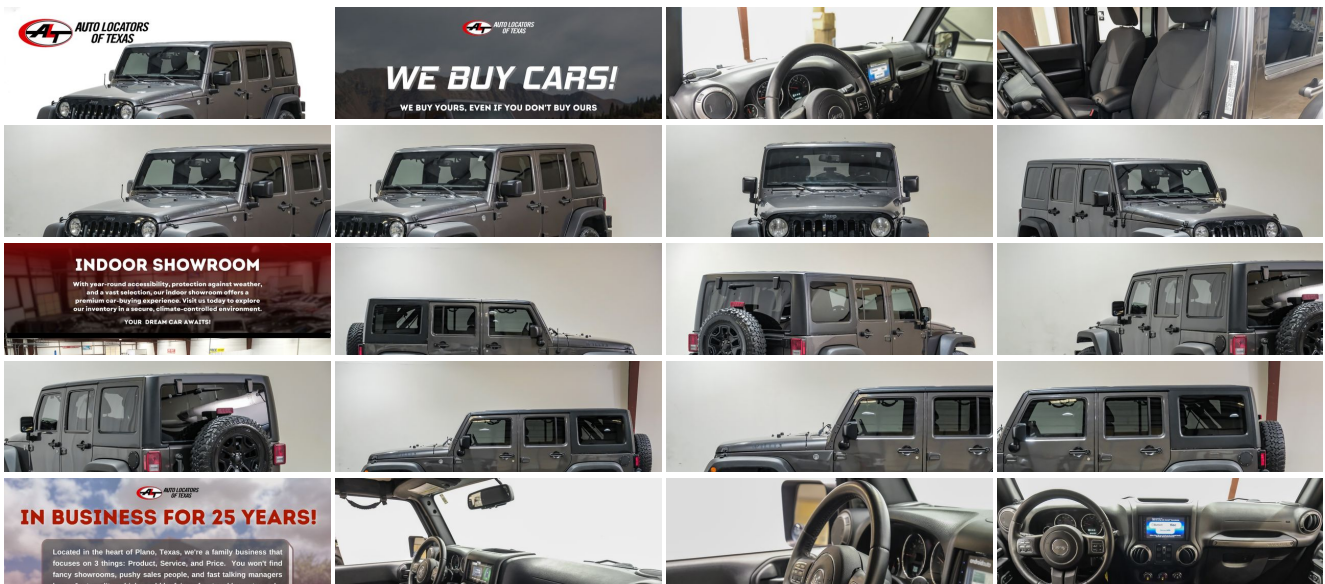

2016 Jeep Wrangler Unlimited Willys Wheeler

Our Price \$19,383

Retail Value \$22,610

View this vehicle on our website at alttx.com

Auto Locators of Texas

(972) 612-3100

4460 Tradition Trail , Plano, TX 75093

- Photos
- Details
- Contact

Specifications:

Year:	2016
VIN:	1C4BJWDG4GL229029
Make:	Jeep
Stock:	4788
Model/Trim:	Wrangler Unlimited Willys Wheeler
Condition:	Pre-Owned
Body:	SUV
Exterior:	Rhino Clearcoat
Engine:	3.6L V6 285hp 260ft. lbs.
Interior:	Black Cloth
Transmission:	5-Speed Automatic
Mileage:	84,535
Drivetrain:	4 Wheel Drive
Economy:	City 16 / Highway 21

Very Clean!

Professionally Detailed

And Much More!!

After 25 years in business, we've streamlined the buying process to be completely hassle and stress free. Why wait? We can have you in and out in as little as 45 minutes from the time you step into the dealership to the time you drive away in your new vehicle. Our customers' great reviews have a common theme, great prices, quality vehicles and an efficient no hassle environment. Just look on Yelp and Google to read what our 10,000 plus happy customers are saying about Auto Locators of Texas!