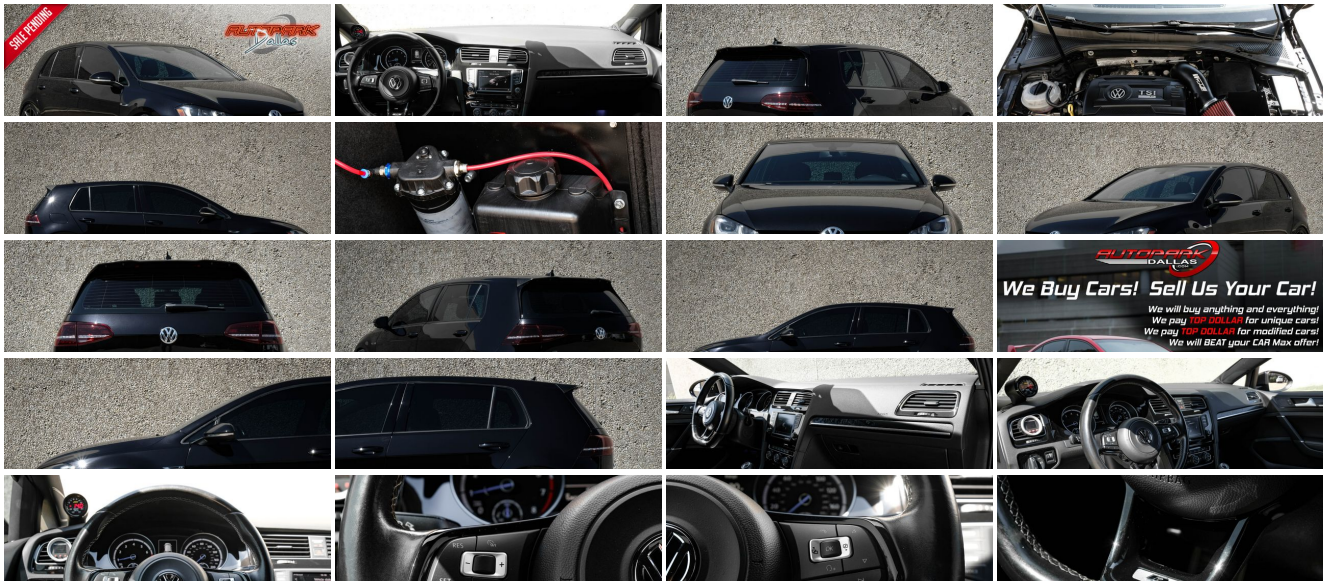

2016 Volkswagen Golf R

Website Price \$32,995

View this vehicle on our website at autoparkdallas.com

(214) 945-2601

2061 S Stemmons Fwy , Lewisville, TX 75067

- Photos
- Details
- Contact

Specifications:

Year:	2016
VIN:	WVWUF7AU3GW160469
Make:	Volkswagen
Model/Trim:	Golf R
Condition:	Pre-Owned
Body:	Sedan
Exterior:	Deep Black Pearl
Engine:	Engine: 2.0L TSI Turbocharged
Interior:	Black Leather
Mileage:	52,615
Drivetrain:	All Wheel Drive
Economy:	City 22 / Highway 31

Exterior

- Tailgate/Rear Door Lock Included w/Power Door Locks
- Auto On/Off Projector Beam High Intensity Low/High Beam Daytime Running Auto-

Auto On/Off w/Leather Seat High Intensity LED High Beam Daytime Running Lamps
Leveling Directionally Adaptive Headlamps w/Washer

- Black Grille- Black Side Windows Trim and Black Front Windshield Trim
- Body-Colored Door Handles- Body-Colored Front Bumper- Body-Colored Rear Bumper
- Clearcoat Paint- Fixed Rear Window w/Fixed Interval Wiper and Defroster
- Fully Galvanized Steel Panels- Liftgate Rear Cargo Access- Light Tinted Glass
- Lip Spoiler
- Metal-Look Power Heated Side Mirrors w/Manual Folding and Turn Signal Indicator
- Speed Sensitive Rain Detecting Variable Intermittent Wipers w/Heated Jets
- Tire Mobility Kit- Tires: P225/40R18 Summer Performance- Wheels: 18" Cadiz Alloy