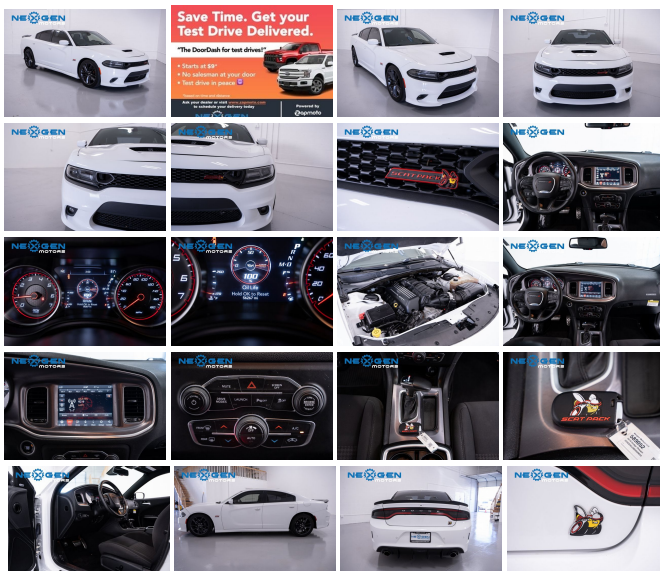

## Specifications:

<b>Year:</b>	2019
<b>VIN:</b>	2C3CDXGJ8KH589052
<b>Make:</b>	Dodge
<b>Stock:</b>	589052
<b>Model/Trim:</b>	Charger Scat Pack
<b>Condition:</b>	Pre-Owned
<b>Body:</b>	Sedan
<b>Exterior:</b>	White Knuckle Clearcoat
<b>Engine:</b>	ENGINE: 6.4L V8 SRT HEMI MDS
<b>Interior:</b>	Black Cloth
<b>Mileage:</b>	56,258
<b>Drivetrain:</b>	Rear Wheel Drive
<b>Economy:</b>	City 15 / Highway 24