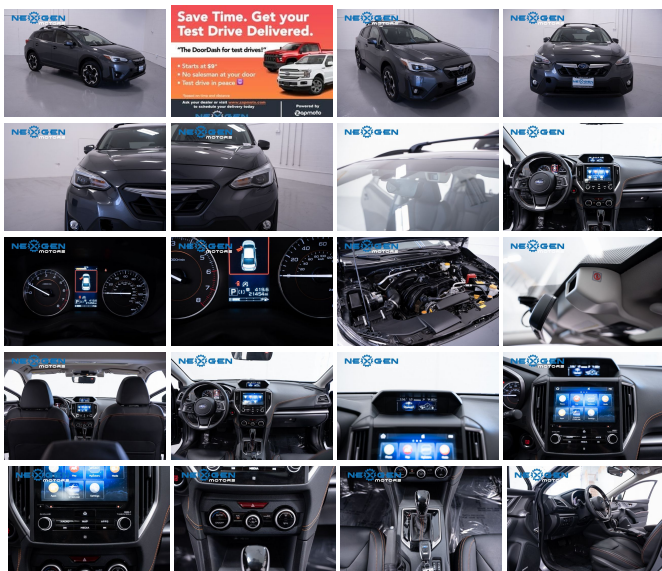

Our Location :

2021 Subaru Crosstrek Limited

Nexgen Motors - 801-874-3747 - View this car on our website at nexgenmotorsutah.com/7133568/ebrochure

Installed Options

Interior

- Heated Front Bucket Seats -inc: 6-way power driver's seat, height adjustable driver's seat, front passenger seatback pocket and front seat height and tilt adjustable head restraints
- Driver Seat- 4-Way Passenger Seat -inc: Manual Recline and Fore/Aft Movement
- 60-40 Folding Bench Front Facing Fold Forward Seatback Rear Seat
- Manual Tilt/Telescoping Steering Column
- Gauges -inc: Speedometer, Odometer, Engine Coolant Temp, Tachometer, Inclinator, Trip Odometer and Trip Computer
- Power Rear Windows and Fixed 3rd Row Windows
- STARLINK (Subscription Required) Selective Service Internet Access
- Leather/Metal-Look Steering Wheel- Front Cupholder- Rear Cupholder
- Power Fuel Flap Locking Type
- Remote Releases -Inc: Power Cargo Access and Mechanical Fuel
- Remote Keyless Entry w/Integrated Key Transmitter, Illuminated Entry, Illuminated Ignition Switch and Panic Button
- Proximity Key For Doors And Push Button Start
- Cruise Control w/Steering Wheel Controls- Distance Pacing- HVAC -inc: Underseat Ducts
- Voice Activated Automatic Air Conditioning- Illuminated Locking Glove Box
- Driver Foot Rest- Full Cloth Headliner- Leatherette Door Trim Insert
- Leather-Trimmed Upholstery
- Interior Trim -inc: Metal-Look Instrument Panel Insert, Simulated Carbon Fiber/Metal-Look Door Panel Insert, Metal-Look/Piano Black Console Insert and Chrome/Metal-Look Interior Accents
- Leather/Piano Black Gear Shifter Material- Day-Night Rearview Mirror
- Driver And Passenger Visor Vanity Mirrors w/Driver And Passenger Illumination, Driver And Passenger Auxiliary Mirror
- Full Floor Console w/Covered Storage, Mini Overhead Console and 2 12V DC Power Outlets
- Front Map Lights- Fade-To-Off Interior Lighting
- Full Carpet Floor Covering -inc: Carpet Front And Rear Floor Mats
- Carpet Floor Trim and Vinyl/Rubber Mat- Roll-Up Cargo Cover