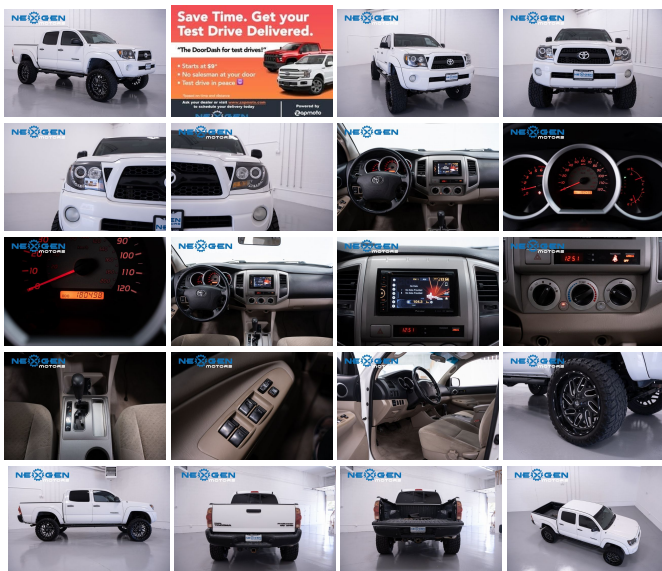

2007 Toyota Tacoma PreRunner

View this car on our website at nexgenmotorsutah.com/7133567/ebrochure

Our Price **\$14,000**

Specifications:

Year:	2007
VIN:	5TEJU62N47Z341741
Make:	Toyota
Stock:	147818A
Model/Trim:	Tacoma PreRunner
Condition:	Pre-Owned
Body:	Pickup Truck
Exterior:	Super White
Engine:	4.0L DOHC EFI 24-valve V6 VVT-i engine
Interior:	Gray Cloth
Mileage:	180,475
Drivetrain:	Rear Wheel Drive
Economy:	City 19 / Highway 22

2007 Toyota Tacoma PreRunner

Nexgen Motors - 801-874-3747 - View this car on our website at nexgenmotorsutah.com/7133567/ebrochure

Installed Options

Interior

- Fabric-trimmed front bucket seats w/passenger fold-flat seat, adjustable headrests, drivers adjustable lumbar support
- 60/40 split rear bench seat w/adjustable headrests, underseat storage - Center console
- (3) front/(2) rear cup holders- (2) bottle holders- Full carpeting
- Tilt/telescopic steering wheel- Engine immobilizer
- LED-illuminated gauges-inc: tachometer, coolant temp, fuel level, tripmeter, digital clock
- Tire pressure monitor system- Pwr windows w/lockout feature- Pwr door locks
- Defroster-linked air conditioning- Rear-seat heat ducts
- AM/FM stereo w/CD player, (6) speakers- Dual 12V auxiliary pwr outlets
- Fabric door panels insert- Map pocket
- Overhead console-inc: maplights, garage door opener bin, sunglasses storage
- Sun visors w/front passenger vanity mirror- Rear bulkhead storage