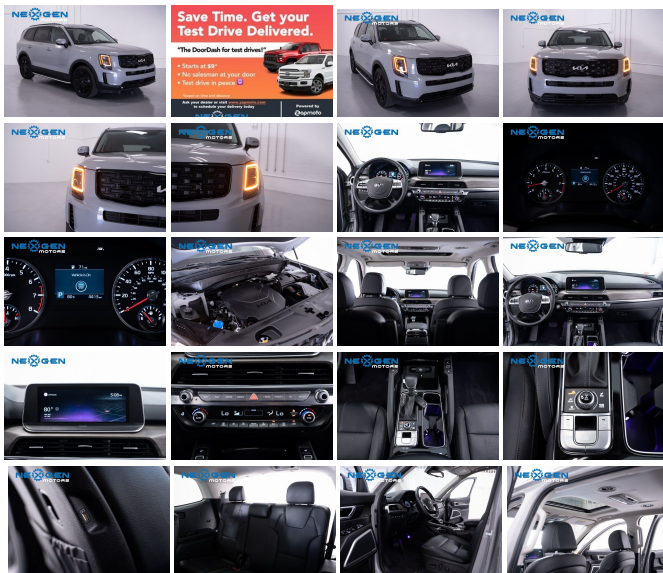

2022 Kia Telluride EX

View this car on our website at nexusmotorsutah.com/7133565/ebrochure

Our Price **\$43,500**

Specifications:

Year:	2022
VIN:	5XYP3DHC6NG223706
Make:	Kia
Stock:	223706
Model/Trim:	Telluride EX
Condition:	Pre-Owned
Body:	SUV
Exterior:	Wolf Gray
Engine:	Engine: 3.8L DOHC V6 w/Dual CVT
Interior:	Black Leather
Mileage:	4,397
Drivetrain:	All Wheel Drive
Economy:	City 19 / Highway 24

Exterior

- Wheels: 18" x 7.5" Machined Alloy- Tires: 245/60R18- Steel Spare Wheel
- Compact Spare Tire Mounted Inside Under Cargo- Clearcoat Paint
- Express Open/Close Sliding And Tilting Glass 1st Row Sunroof w/Sunshade
- Black Rear Bumper w/Metal-Look Rub Strip/Fascia Accent
- Body-Colored Front Bumper w/Black Rub Strip/Fascia Accent and Metal-Look Bumper Insert
- Chrome Bodyside Insert, Black Bodyside Cladding and Black Wheel Well Trim
- Chrome Side Windows Trim and Black Rear Window Trim - Chrome Door Handles
- Body-Colored Power Heated Side Mirrors w/Power Folding and Turn Signal Indicator
- Fixed Rear Window w/Fixed Interval Wiper, Heated Wiper Park and Defroster
- Deep Tinted Glass- Variable Intermittent Wipers- Fully Galvanized Steel Panels
- Lip Spoiler- Black Grille w/Chrome Surround- Power Liftgate Rear Cargo Access
- Tailgate/Rear Door Lock Included w/Power Door Locks- Roof Rack Rails Only
- Auto On/Off Projector Beam Halogen Daytime Running Headlamps w/Delay-Off
- Perimeter/Approach Lights- LED Brakelights- Laminated Glass