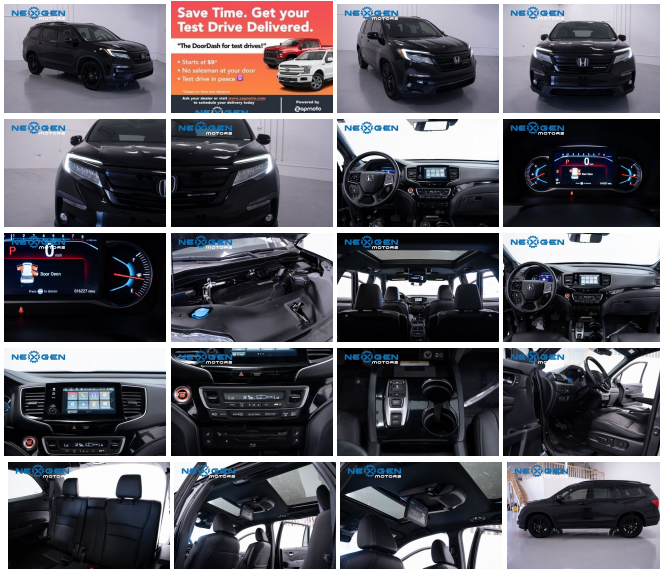

nexgenmotorsutah.com
801-874-3747
986 N State St.
Orem, UT 84057

Nexgen Motors

2020 Honda Pilot Black Edition

View this car on our website at nexgenmotorsutah.com/7133564/ebrochure

Our Price **\$30,000**

Specifications:

Year: 2020
VIN: 5FNYP6H79LB063447
Make: Honda
Stock: 063447
Model/Trim: Pilot Black Edition
Condition: Pre-Owned
Body: SUV
Exterior: Crystal Black Pearl
Engine: Engine: 3.5L V6 24-Valve SOHC i-VTEC
Interior: Black Leather
Mileage: 16,227
Drivetrain: All Wheel Drive
Economy: City 19 / Highway 26

2020 Honda Pilot Black Edition branded title
 - \$42,775 RETAIL VALUE
 - AWD
 - NEWER TIRES
 - APPLE CARPLAY
 - 7 PASSENGER SEATING
 - REAR ENTERTAINMENT
 - DUAL SUNROOF
 - HEATED AND COOLED SEATS
 - SAVE THOUSANDS WITH NEXGEN MOTORS!
 - CALL 801-874-3747 TO TEST DRIVE TODAY!!