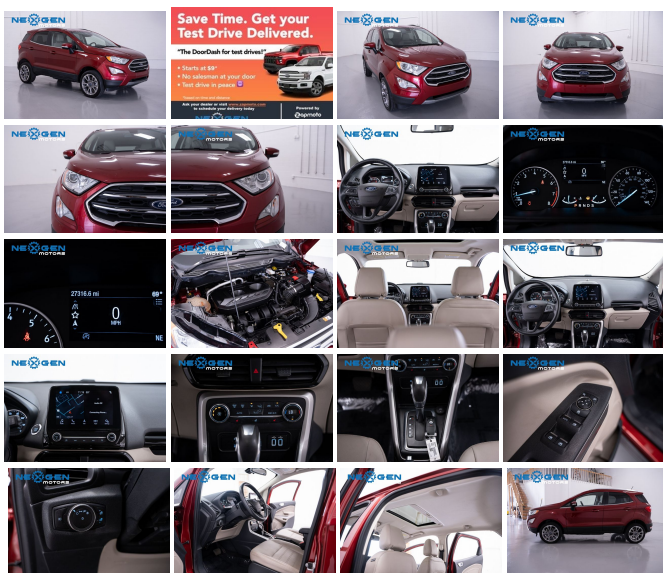

Our Location :

2019 Ford EcoSport Titanium

Nexgen Motors - 801-874-3747 - View this car on our website at nexgenmotorsutah.com/7133211/ebrochure

Installed Options

Interior

- Driver Seat- 6-Way Passenger Seat
- 60-40 Folding Split-Bench Front Facing Flip Forward Cushion/Seatback Leather Rear Seat
- Manual Tilt/Telescoping Steering Column
- Gauges -inc: Speedometer, Odometer, Engine Coolant Temp, Tachometer, Trip Odometer and Trip Computer
- Power Rear Windows and Fixed 3rd Row Windows- Heated Leather Steering Wheel
- Front Cupholder- Rear Cupholder- Compass
- Proximity Key For Doors And Push Button Start
- Remote Keyless Entry w/Integrated Key Transmitter, Illuminated Entry, Illuminated Ignition Switch and Panic Button
- Cruise Control w/Steering Wheel Controls- HVAC -inc: Underseat Ducts
- Automatic Air Conditioning- Illuminated Glove Box- Driver Foot Rest
- Full Cloth Headliner- Leather/Metal-Look Gear Shifter Material
- Interior Trim -inc: Piano Black Instrument Panel Insert, Metal-Look Door Panel Insert, Piano Black Console Insert and Metal-Look Interior Accents
- Perforated Leather-Trimmed Heated Bucket Seats -inc: 6-way power driver's seat (fore/aft, up/down and recline w/manual lumbar), 4-way manual front-passenger seat (fore/aft, up/down w/manual recline) and manually adjustable head restraints
- Driver And Passenger Visor Vanity Mirrors w/Driver And Passenger Illumination, Driver And Passenger Auxiliary Mirror
- Day-Night Auto-Dimming Rearview Mirror
- Full Floor Console w/Covered Storage, Mini Overhead Console w/Storage, 2 12V DC Power Outlets and 1 120V AC Power Outlet
- Front Map Lights- Fade-To-Off Interior Lighting- Carpet Floor Trim
- Full Carpet Floor Covering -inc: Carpet Front And Rear Floor Mats
- Cargo Area Concealed Storage- Rigid Cargo Cover- Cargo Features -inc: Tire Mobility Kit
- Cargo Space Lights- Integrated Navigation System w/Voice Activation
- SiriusXM Traffic & Travel Link -inc: a 5-year prepaid subscription, Service is not available in Alaska or Hawaii
- FordPass Connect -inc: 4G LTE Wi-Fi hotspot that connects up to 10 devices (a