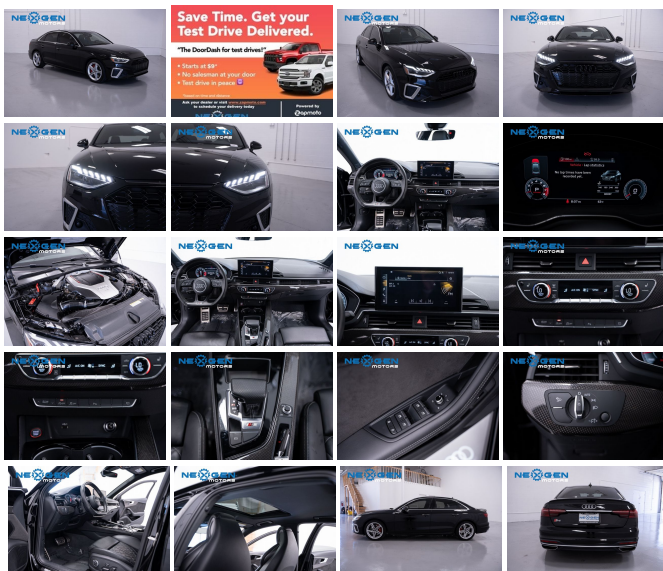

2020 Audi S4 Premium Plus

View this car on our website at nexgenmotorsutah.com/7133210/ebrochure

Our Price **\$37,000**

Specifications:

Year:	2020
VIN:	WAUB4AF49LA043728
Make:	Audi
Stock:	043728
Model/Trim:	S4 Premium Plus
Condition:	Pre-Owned
Body:	Sedan
Exterior:	Mythos Black Metallic
Engine:	Engine: 3.0L TFSI Twin-Scroll Turbo DOHC V6 -inc: Audi valvelift system and variable valve timing
Interior:	Black Leather
Mileage:	15,012
Economy:	City 20 / Highway 27

- Power 1st Row Windows w/Front And Rear 1-Touch Up/Down - Delayed Accessory Power
- Power Door Locks w/Autolock Feature- Systems Monitor
- Redundant Digital Speedometer- Trip Computer- Outside Temp Gauge
- Fixed Front Head Restraints and Manual Adjustable Rear Head Restraints
- Sliding Front Center Armrest and Rear Center Armrest w/Storage
- 2 Seatback Storage Pockets- Immobilizer- 2 12V DC Power Outlets- Air Filtration

Exterior

- Wheels: 18" 5-Y-Spoke Design- Tires: 245/40R18 Summer- Aluminum Wheels
- Steel Spare Wheel- Compact Spare Tire Mounted Inside Under Cargo- Clearcoat Paint
- Express Open/Close Sliding And Tilting Glass 1st Row Sunroof w/Sunshade
- Body-Colored Front Bumper w/Metal-Look Bumper Insert
- Body-Colored Rear Bumper w/Black Rub Strip/Fascia Accent and Metal-Look Bumper Insert
- Metal-Look Bodyside Insert
- Aluminum Side Windows Trim and Black Front Windshield Trim
- Body-Colored Door Handles
- Metal-Look Power Heated Side Mirrors w/Turn Signal Indicator
- Fixed Rear Window w/Defroster- Light Tinted Glass
- Speed Sensitive Rain Detecting Variable Intermittent Wipers w/Heated Jets
- Front Windshield -inc: Sun Visor Strip- Galvanized Steel/Aluminum Panels- Lip Spoiler
- Chrome Grille- Front License Plate Bracket- Trunk Rear Cargo Access
- Programmable Projector Beam Led Low/High Beam Daytime Running Auto-Leveling Auto High-Beam Headlamps w/Delay-Off
- Front And Rear Fog Lamps- Perimeter/Approach Lights- LED Brakelights
- Headlights-Automatic Highbeams