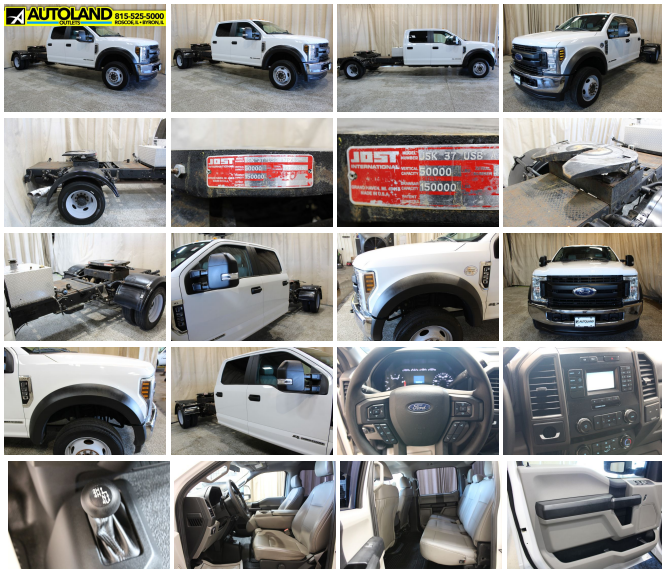

2019 Ford Super Duty F-550 DRW Chassis Cab Diesel 4x4 XL

View this car on our website at autolandoutlets.com/7132868/ebrochure

Our Price **\$69,746**

Specifications:

Year:	2019
VIN:	1FD0W5HT5KEE27668
Make:	Ford
Stock:	10981
Model/Trim:	Super Duty F-550 DRW Chassis Cab Diesel 4x4 XL
Condition:	Pre-Owned
Body:	Pickup Truck
Exterior:	Oxford White
Engine:	ENGINE: 6.7L 4V OHV POWER STROKE V8 TURBO DIESEL B20
Interior:	Gray Vinyl
Transmission:	TRANSMISSION: TORQSHIFT 6-SPEED AUTOMATIC (6R140)
Mileage:	48,893
Drivetrain:	4 Wheel Drive

Just arrived!! Vehicle has been detailed and inspected runs and drives great!! Autoland Outlets is proud to offer this 2019 Ford F-550 Cab&Chassis Diesel options include 4.88 Rear Ratio, Power Equipment Group, Trailer Brake controller, Trans Power Take off, Dayload

POWER TAKE OFF, PAYLOAD Plus Package. Call Autoland Outlets at 1-815- 525-5000

Many of our trucks are Rust Free Southern Units!!! We Buy-Sell-Trade call us for Availability and Pricing 815-525-5000. Dealer Shall in no way be held liable for any errors or omissions to be found on these webpages. All prices are plus any applicable state taxes and service fees. We will do our best to keep all the information current and accurate, however the dealership should be contacted for final pricing and availability. Autoland Outlets is the midwest Premier Truck Store. Over 250 Trucks in Stock!! Over 150 are Diesels! 3/4 Tons, 1 Tons, Regular, Extended and Crew Cabs. Plus: Dump Trucks, Utility Trucks, and much more! Many New Trucks Arriving Daily!!! Thousands of Satisfied Customers! Over 25 Years in Business. Updated Daily 888-240-8674 ILLINOIS WARRANTY MAY APPLY CALL DEALERSHIP FOR DETAILS