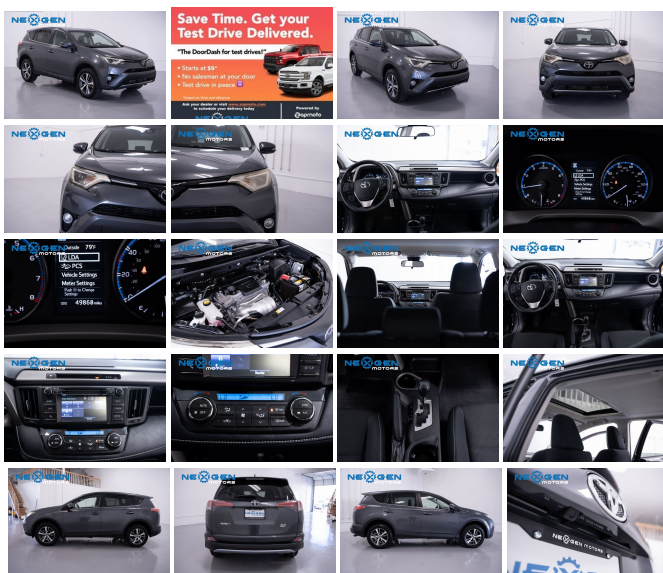

2018 Toyota RAV4 XLE

View this car on our website at nexgenmotorsutah.com/7132808/ebrochure

Our Price **\$21,500**

Specifications:

Year:	2018
VIN:	2T3RFREV5JW813572
Make:	Toyota
Stock:	813572
Model/Trim:	RAV4 XLE
Condition:	Pre-Owned
Body:	SUV
Exterior:	Magnetic Gray Metallic
Engine:	Engine: 2.5L DOHC 4-Cylinder w/Dual VVT-i
Interior:	Black Cloth
Mileage:	49,856
Drivetrain:	All Wheel Drive
Economy:	City 22 / Highway 28

Exterior

- Wheels: 17" 5-Spoke Superchrome Alloy -inc: caps - Tires: P225/65R17H AS
- Steel Spare Wheel- Compact Spare Tire Mounted Inside Under Cargo- Clearcoat Paint
- Express Open/Close Sliding And Tilting Glass 1st Row Sunroof w/Sunshade
- Body-Colored Front Bumper w/Black Rub Strip/Fascia Accent and Metal-Look Bumper Insert
- Body-Colored Rear Bumper w/Black Rub Strip/Fascia Accent and Metal-Look Bumper Insert
- Chrome Side Windows Trim and Black Front Windshield Trim
- Black Bodyside Cladding and Black Wheel Well Trim- Body-Colored Door Handles
- Body-Colored Power Heated Side Mirrors w/Convex Spotter, Manual Folding and Turn Signal Indicator
- Fixed Rear Window w/Fixed Interval Wiper and Defroster- Deep Tinted Glass
- Variable Intermittent Wipers- Fully Galvanized Steel Panels- Lip Spoiler
- Black Grille w/Chrome Accents- Liftgate Rear Cargo Access
- Tailgate/Rear Door Lock Included w/Power Door Locks- Front Fog Lamps
- Headlights-Automatic Highbeams
- Auto On/Off Projector Beam Halogen Daytime Running Auto High-Beam Headlamps
- Laminated Glass