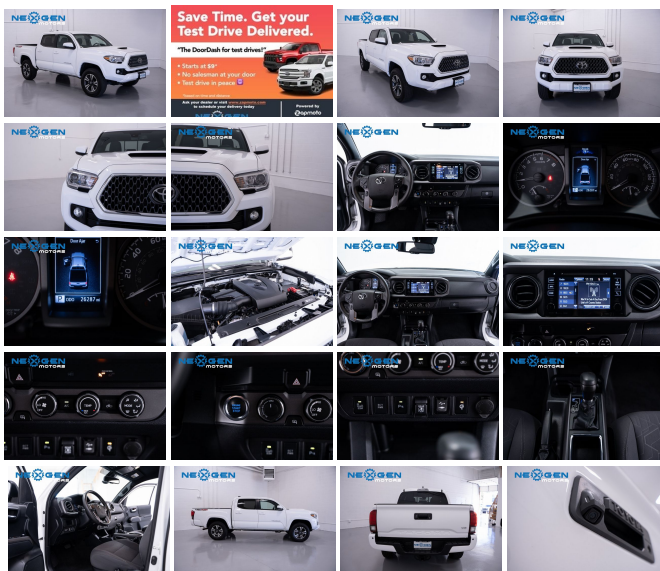

2019 Toyota Tacoma TRD Sport

View this car on our website at nexgenmotorsutah.com/7132745/ebrochure

Our Price **\$34,000**

Specifications:

Year:	2019
VIN:	3TMCZ5AN6KM224304
Make:	Toyota
Stock:	224304
Model/Trim:	Tacoma TRD Sport
Condition:	Pre-Owned
Body:	Pickup Truck
Exterior:	Super White
Engine:	Engine: 3.5L Atkinson-Cycle V6 -inc: VVT-iW wider intake and VVT-i exhaust
Interior:	Black Cloth
Mileage:	26,274
Drivetrain:	4 Wheel Drive
Economy:	City 17 / Highway 20