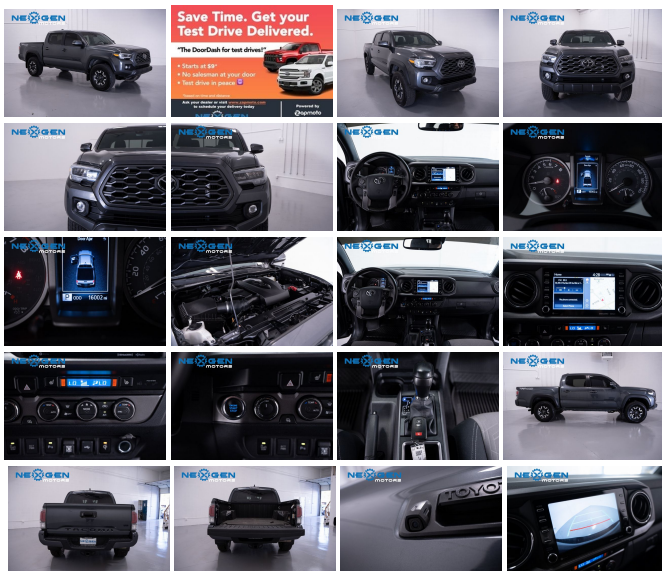

2020 Toyota Tacoma SR5

View this car on our website at nexusmotorsutah.com/7132744/ebrochure

Our Price **\$34,000**

Specifications:

Year:	2020
VIN:	3TMCZ5AN0LM359814
Make:	Toyota
Stock:	359814
Model/Trim:	Tacoma SR5
Condition:	Pre-Owned
Body:	Pickup Truck
Exterior:	Gray
Engine:	Engine: 3.5L Atkinson-Cycle V6 -inc: VVT-iW wider intake and VVT-i exhaust
Interior:	Gray Cloth
Mileage:	15,996
Drivetrain:	4 Wheel Drive
Economy:	City 18 / Highway 22