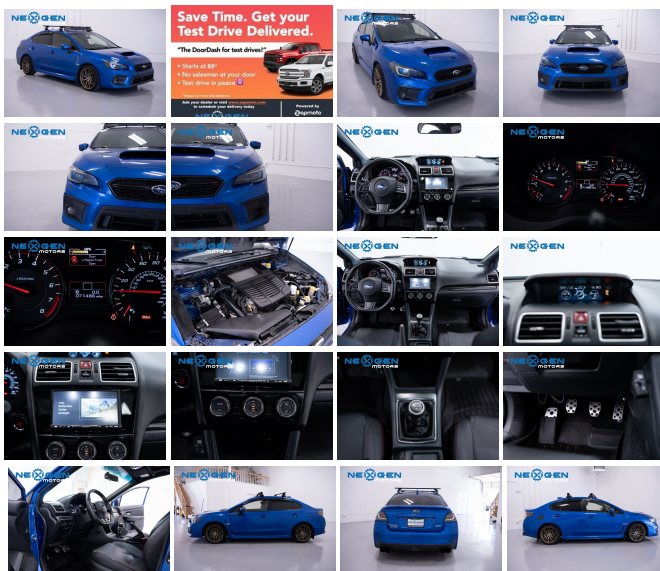

# 2018 Subaru WRX Limited

View this car on our website at [nexgenmotorsutah.com/7132743/ebrochure](http://nexgenmotorsutah.com/7132743/ebrochure)

Our Price **\$18,977**

## Specifications:

<b>Year:</b>	2018
<b>VIN:</b>	JF1VA1F61J9814486
<b>Make:</b>	Subaru
<b>Stock:</b>	814486
<b>Model/Trim:</b>	WRX Limited
<b>Condition:</b>	Pre-Owned
<b>Body:</b>	Sedan
<b>Exterior:</b>	WR Blue Pearl
<b>Engine:</b>	Engine: 2.0L DOHC Intercooled Turbocharged -inc: Dual Active Valve Control System (DAVCS), variable valve timing, Electronic Throttle Control (ETC) and SI-DRIVE engine performance management (automatic transmission models only)
<b>Interior:</b>	black Leather
<b>Mileage:</b>	71,478
<b>Drivetrain:</b>	All Wheel Drive
<b>Economy:</b>	City 21 / Highway 27

## Exterior

- Wheels: 18" Alloy- Tires: P245/40 R18 97W Summer Performance- Steel Spare Wheel
- Compact Spare Tire Mounted Inside Under Cargo- Clearcoat Paint
- Express Open/Close Sliding And Tilting Glass 1st Row Sunroof w/Sunshade
- Body-Colored Front Bumper w/Black Bumper Insert- Body-Colored Rear Bumper
- Rocker Panel Extensions- Black Side Windows Trim and Black Front Windshield Trim
- Body-Colored Door Handles- Body-Colored Power Heated Side Mirrors w/Manual Folding
- Fixed Rear Window w/Defroster- Light Tinted Glass
- Variable Intermittent Wipers w/Heated Wiper Park- Galvanized Steel/Aluminum Panels
- Lip Spoiler- Black Grille- Front License Plate Bracket- Trunk Rear Cargo Access
- Front Fog Lamps
- Auto On/Off Projector Beam Led Low/High Beam Daytime Running Auto-Leveling Directionally Adaptive Headlamps w/Delay-Off
- Perimeter/Approach Lights