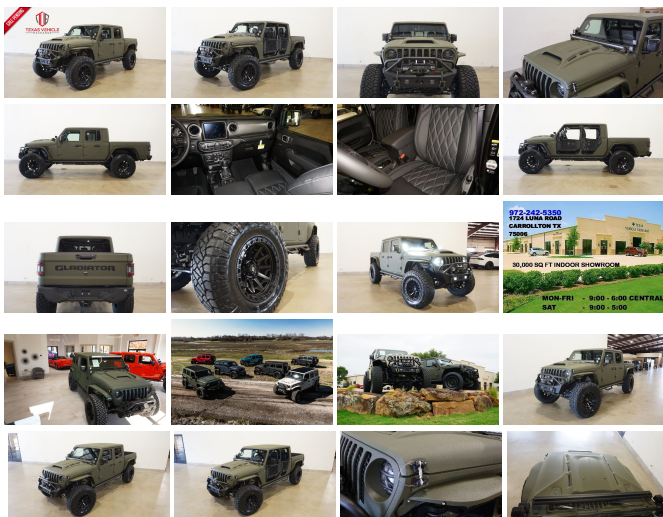

2022 Jeep Gladiator Sport 4X4 DIESEL,DUPONT KEVLAR,LIFTED,BUMPERS,NAV

View this car on our website at tveauto.com/7132640/ebrochure

Our Price **\$90,900**

Specifications:

Year:	2022
VIN:	1C6JJTAM3NL165767
Make:	Jeep
Stock:	165767
Model/Trim:	Gladiator Sport 4X4 DIESEL,DUPONT KEVLAR,LIFTED,BUMPERS,NAV
Condition:	Pre-Owned
Body:	Pickup Truck
Exterior:	Green
Engine:	ENGINE: 3.0L V6 TURBO DIESEL W/ESS G3
Interior:	Black Leather
Transmission:	TRANSMISSION: 8-SPEED AUTOMATIC (8HP75)
Mileage:	64
Drivetrain:	4 Wheel Drive
Economy:	City 16 / Highway 22

NATION WIDE FINANCING

SUBMIT CREDIT APP [WWW.TVEAUTO.COM](https://www.tveauto.com)

OR CALL 972-242-5350

"TANK GREEN EDITION"

CUSTOM BUILT **KEVLAR** 2022 JEEP
GLADIATOR SPORT 4X4 WITH 26S
PACKAGE

UPGRADES INCLUDE: