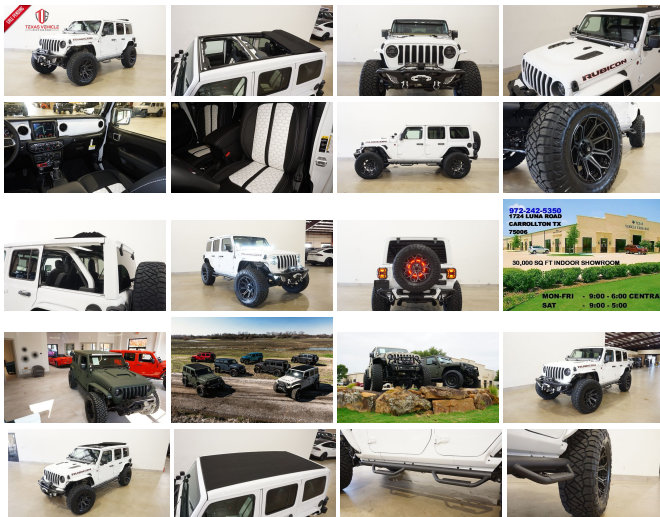

2022 Jeep Wrangler Unlimited Rubicon 4X4 SKY TOP,LIFTED,BUMPERS,LED'S

View this car on our website at tveauto.com/7132638/ebrochure

Our Price **\$89,900**

Specifications:

Year:	2022
VIN:	1C4HJXFG6NW233933
Make:	Jeep
Stock:	233933
Model/Trim:	Wrangler Unlimited Rubicon 4X4 SKY TOP,LIFTED,BUMPERS,LED'S
Condition:	Pre-Owned
Body:	SUV
Exterior:	Bright White Clearcoat
Engine:	ENGINE: 3.6L V6 24V VVT ETORQUE UPG I
Interior:	Black Leather
Transmission:	TRANSMISSION: 8-SPEED AUTOMATIC (850RE)
Mileage:	137
Drivetrain:	4 Wheel Drive
Economy:	City 17 / Highway 23

NATION WIDE FINANCING

SUBMIT CREDIT APP WWW.TVEAUTO.COM

OR CALL 972-242-5350

"BRIGHT WHITE CLEAR COAT EDITION"

CUSTOM BUILT 2022 JEEP WRANGLER JL
UNLIMITED RUBICON 4X4 WITH 25R
PACKAGE

UPGRADES INCLUDE:

- * BRIGHT WHITE CLEAR COAT
- * SKY ONE-TOUCH POWER TOP WITH REMOVABLE REAR QUARTER WINDOWS
- * CUSTOM ALEA BLACK & WHITE LEATHER WITH WHITE STITCHING
- * FACTORY REMOTE START
- * REMOTE PROXIMITY KEYLESS ENTRY
- * COLD WEATHER GROUP
- * SAFETY GROUP
- * FACTORY 8.4 INCH TOUCH SCREEN NAVIGATION WITH HD AM/FM/SIRIUS STEREO & ALPINE PREMIUM AUDIO SYSTEM
- * FACTORY BACK-UP CAMERA
- * U-CONNECT
- * SMITTYBILT APOLLO JL FRONT BUMPER WITH 2 MINI LED LIGHT BARS & LED FOGLIGHTS
- * FRONT D-RINGS & ISOLATORS (BRIGHT WHITE)
- * SMITTYBILT NEW GEN II "X20" 10,000 LB WATERPROOF AND WIRELESS CONTROL WINCH WITH SYNTHETIC ROPE
- * FACTOR 55 PROLINK (BLACK)
- * FACTORY LED HEADLIGHTS
- * RUGGED RIDGE BLACK HEADLIGHT GUARDS
- * MOPAR 10TH ANNIVERSARY RUBICON POWER DOME HOOD
- * DV8 OFF ROAD JL SLIM STEEL FENDER FLARES (PAINTED TO MATCH)
- * DV8 OFF ROAD FRONT & REAR INNER FENDERS
- * RUBICON EXPRESS 2.5" LIFT KIT WITH TERAFLEX FALCON SHOCKS
- * TERAFLEX FALCON STABILIZER KIT