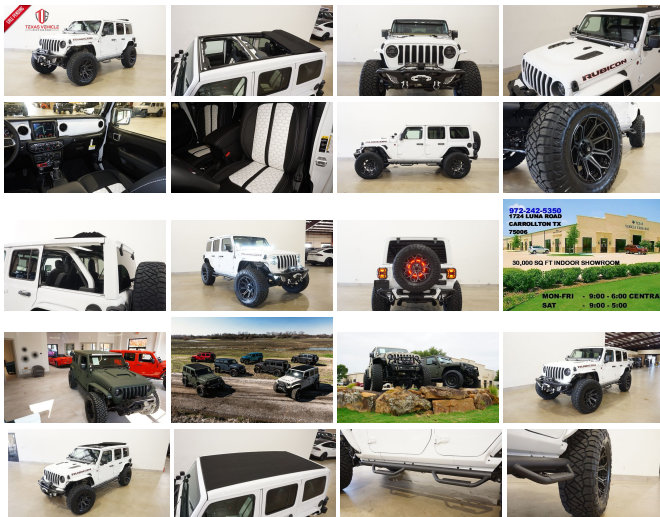

2022 Jeep Wrangler Unlimited Rubicon 4X4 SKY TOP,LIFTED,BUMPERS,LED'S

View this car on our website at tveauto.com/7132638/ebrochure

Our Price **\$89,900**

Specifications:

Year:	2022
VIN:	1C4HJXFG6NW233933
Make:	Jeep
Stock:	233933
Model/Trim:	Wrangler Unlimited Rubicon 4X4 SKY TOP,LIFTED,BUMPERS,LED'S
Condition:	Pre-Owned
Body:	SUV
Exterior:	Bright White Clearcoat
Engine:	ENGINE: 3.6L V6 24V VVT ETORQUE UPG I
Interior:	Black Leather
Transmission:	TRANSMISSION: 8-SPEED AUTOMATIC (850RE)
Mileage:	137
Drivetrain:	4 Wheel Drive
Economy:	City 17 / Highway 23

NATION WIDE FINANCING

SUBMIT CREDIT APP WWW.TVEAUTO.COM

OR CALL 972-242-5350

"BRIGHT WHITE CLEAR COAT EDITION"
CUSTOM BUILT 2022 JEEP WRANGLER JL
UNLIMITED RUBICON 4X4 WITH 25R
PACKAGE

UPGRADES INCLUDE:

- * BRIGHT WHITE CLEAR COAT
- * SKY ONE-TOUCH POWER TOP WITH REMOVABLE REAR QUARTER WINDOWS
- * CUSTOM ALEA BLACK & WHITE LEATHER WITH WHITE STITCHING
- * FACTORY REMOTE START
- * REMOTE PROXIMITY KEYLESS ENTRY
- * COLD WEATHER GROUP
- * SAFETY GROUP
- * FACTORY 8.4 INCH TOUCH SCREEN NAVIGATION WITH HD AM/FM/SIRIUS STEREO & ALPINE PREMIUM AUDIO SYSTEM
- * FACTORY BACK-UP CAMERA
- * U-CONNECT
- * SMITTYBILT APOLLO JL FRONT BUMPER WITH 2 MINI LED LIGHT BARS & LED FOGLIGHTS
- * FRONT D-RINGS & ISOLATORS (BRIGHT WHITE)
- * SMITTYBILT NEW GEN II "X20" 10,000 LB WATERPROOF AND WIRELESS CONTROL WINCH WITH SYNTHETIC ROPE
- * FACTOR 55 PROLINK (BLACK)
- * FACTORY LED HEADLIGHTS
- * RUGGED RIDGE BLACK HEADLIGHT GUARDS
- * MOPAR 10TH ANNIVERSARY RUBICON POWER DOME HOOD
- * DV8 OFF ROAD JL SLIM STEEL FENDER FLARES (PAINTED TO MATCH)
- * DV8 OFF ROAD FRONT & REAR INNER FENDERS
- * RUBICON EXPRESS 2.5" LIFT KIT WITH TERAFLEX FALCON SHOCKS
- * TERAFLEX FALCON STABILIZER KIT

Vehicle History Report : as Of 03/26/2023

Snapshot

2022 JEEP WRANGLER UNLIMITED RUBICON

No accidents or damage reported to CARFAX

Well maintained vehicle

2 Previous owners

Personal vehicle

Last owned in Arkansas