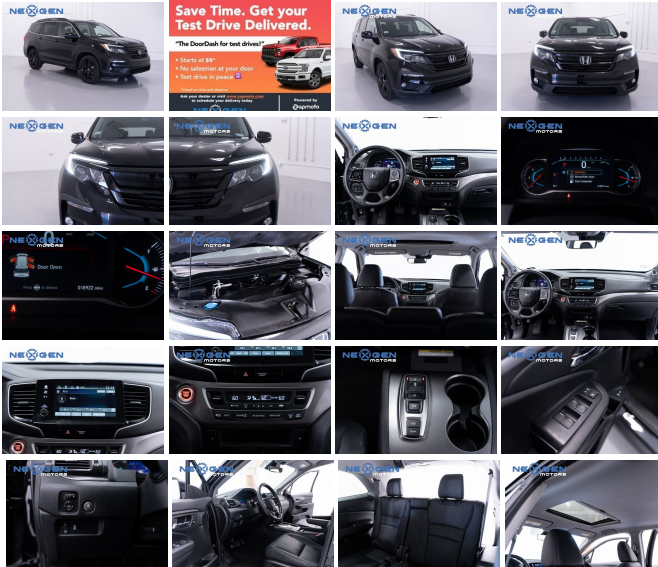

nexgenmotorsutah.com
801-874-3747
986 N State St.
Orem, UT 84057

Nexgen Motors

2021 Honda Pilot Special Edition

View this car on our website at nexgenmotorsutah.com/7132530/ebrochure

Our Price **\$30,977**

Specifications:

Year: 2021
VIN: 5FNYP6H24MB041765
Make: Honda
Stock: 041765A
Model/Trim: Pilot Special Edition
Condition: Pre-Owned
Body: SUV
Exterior: Crystal Black Pearl
Engine: Engine: 3.5L V6 24-Valve SOHC i-VTEC
Interior: Black Leather
Mileage: 18,780
Drivetrain: All Wheel Drive
Economy: City 19 / Highway 26

- 2021 Honda Pilot Special Edition branded title
- AWD
- DRIVER ASSIST PACKAGE
- HEATED SEATS
- SUNROOF
- 8 PASSENGER SEATING
- APPLE CARPLAY / ANDROID AUTO
- SAVE THOUSANDS WITH NEXGEN MOTORS!
- CALL 801-874-3747 TO TEST DRIVE TODAY!!