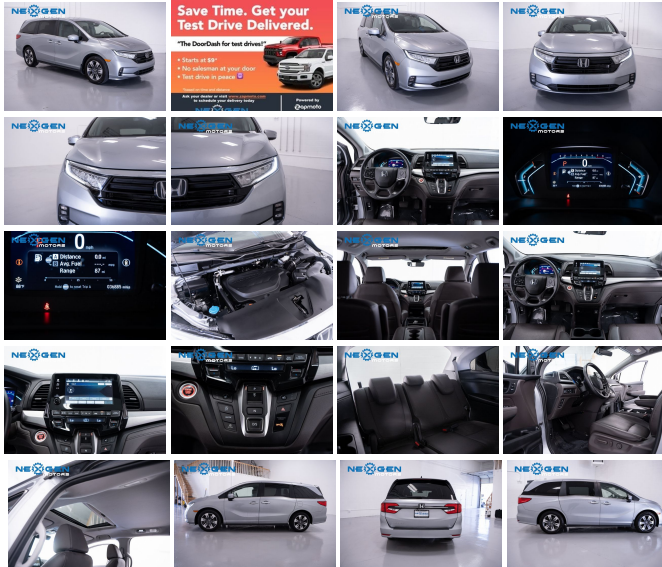

## 2022 Honda Odyssey EX-L

View this car on our website at [nexgenmotorsutah.com/7132527/ebrochure](https://nexgenmotorsutah.com/7132527/ebrochure)

Our Price **\$30,977**

**Specifications:**

**Year:** 2022  
**VIN:** 5FNRL6H74NB006007  
**Make:** Honda  
**Stock:** 006007  
**Model/Trim:** Odyssey EX-L  
**Condition:** Pre-Owned  
**Body:** Minivan/Van  
**Exterior:** Lunar Silver Metallic  
**Engine:** Engine: 3.5L V6 SOHC 24-Valve i-VTEC  
**Interior:** Tan Leather  
**Mileage:** 36,884  
**Drivetrain:** Front Wheel Drive  
**Economy:** City 19 / Highway 28

- 2022 Honda Odyssey EX-L branded title
- \$40,950 RETAIL VALUE
- LEATHER INTERIOR
- APPLE CARPLAY
- SUNROOF
- POWER SLIDING DOORS
- 8 PASSENGER SEATING
- SAVE THOUSANDS WITH NEXGEN MOTORS!

- CALL 801-874-3747 TO TEST DRIVE TODAY!!