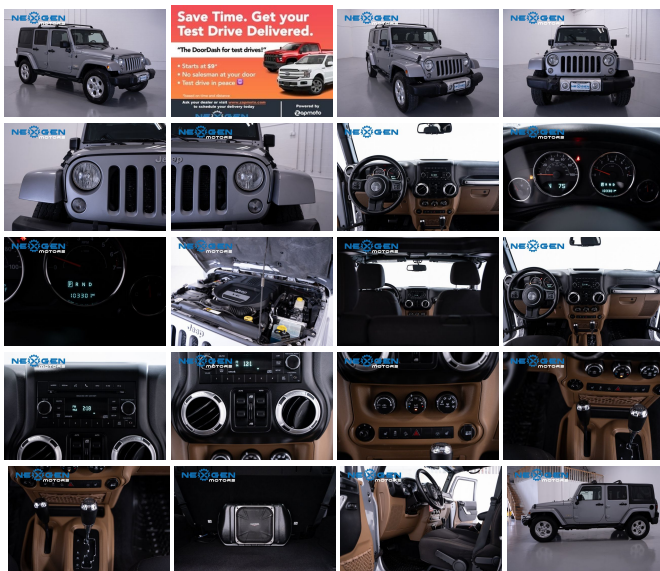

## Specifications:

<b>Year:</b>	2015
<b>VIN:</b>	1C4HJWEG0FL563954
<b>Make:</b>	Jeep
<b>Stock:</b>	183164A
<b>Model/Trim:</b>	Wrangler Unlimited Sahara
<b>Condition:</b>	Pre-Owned
<b>Body:</b>	SUV
<b>Exterior:</b>	Billet Silver Metallic Clearcoat
<b>Engine:</b>	ENGINE: 3.6L V6 24V VVT
<b>Interior:</b>	dark saddle black Cloth
<b>Mileage:</b>	103,283
<b>Drivetrain:</b>	4 Wheel Drive
<b>Economy:</b>	City 16 / Highway 20

## Exterior

- Wheels: 18" x 7.5" Polished Satin Carbon- Tires: P255/70R18 OWL On/Off Road
- Aluminum Spare Wheel- Full-Size Spare Tire Mounted Outside Rear- Clearcoat Paint
- Sunrider Soft Top
- Black Front Bumper w/Metal-Look Rub Strip/Fascia Accent and 2 Tow Hooks
- Black Rear Bumper w/Metal-Look Rub Strip/Fascia Accent and 1 Tow Hook
- Black Side Windows Trim- Black Door Handles- Body-Colored Fender Flares
- Black Power Heated Side Mirrors w/Manual Folding- Removable Rear Window
- Deep Tinted Glass- Variable Intermittent Wipers- Fully Galvanized Steel Panels
- Convertible w/Fixed Roll-Over Protection- Body-Colored Grille- Side Steps
- Conventional Rear Cargo Access- Tailgate/Rear Door Lock Included w/Power Door Locks
- Auto On/Off Aero-Composite Halogen Headlamps- Front Fog Lamps