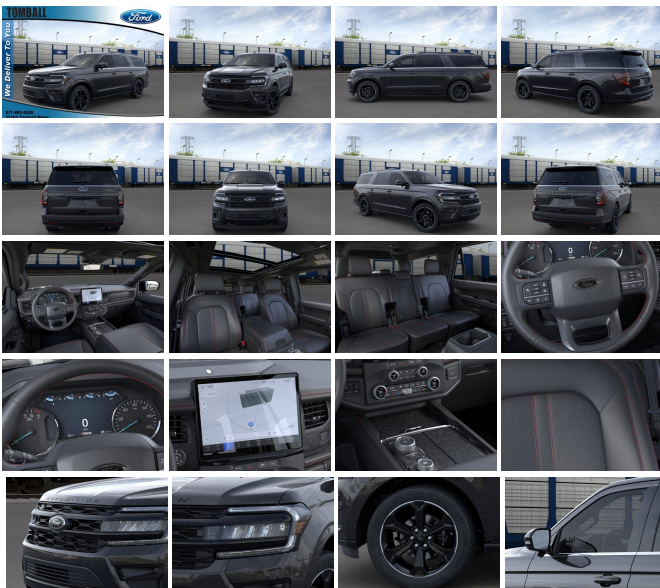

Specifications:

Year:	2022
VIN:	1FMJK2AT7NEA67932
Make:	Ford
Stock:	TEA67932
Model/Trim:	Expedition Max Limited
Condition:	New
Body:	SUV
Exterior:	DARK MATTER GRAY METALLIC
Engine:	ENGINE: 3.5L ECOBOOST V6
Interior:	STEALTH LEATHER BUCKET BLACK ONYX Leather
Mileage:	0
Drivetrain:	4 Wheel Drive
Economy:	City 16 / Highway 21