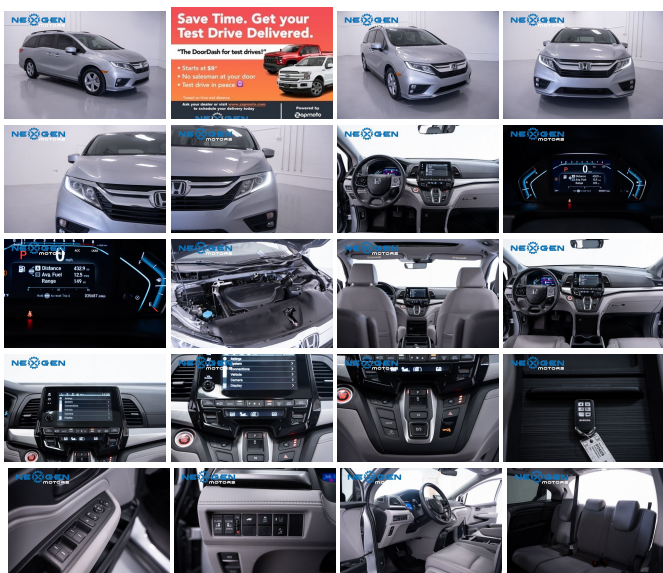

## Specifications:

<b>Year:</b>	2019
<b>VIN:</b>	5FNRL6H70KB012432
<b>Make:</b>	Honda
<b>Stock:</b>	012432B
<b>Model/Trim:</b>	Odyssey EX-L
<b>Condition:</b>	Pre-Owned
<b>Body:</b>	Minivan/Van
<b>Exterior:</b>	Lunar Silver Metallic
<b>Engine:</b>	Engine: 3.5L V6 SOHC 24-Valve i-VTEC
<b>Interior:</b>	Gray Leather
<b>Mileage:</b>	35,640
<b>Drivetrain:</b>	Front Wheel Drive
<b>Economy:</b>	City 19 / Highway 28

## Mechanical

- Engine: 3.5L V6 SOHC 24-Valve i-VTEC
- Transmission: 9-Speed Automatic -inc: shift-by-wire (SBW) and paddle shifters
- 4.33 Axle Ratio- GVWR: 6,019 lbs- Transmission w/Driver Selectable Mode
- Front-Wheel Drive- Battery w/Run Down Protection- Gas-Pressurized Shock Absorbers
- Front And Rear Anti-Roll Bars- Electric Power-Assist Speed-Sensing Steering
- 19.5 Gal. Fuel Tank- Single Stainless Steel Exhaust
- Strut Front Suspension w/Coil Springs- Trailing Arm Rear Suspension w/Coil Springs
- 4-Wheel Disc Brakes w/4-Wheel ABS, Front Vented Discs, Brake Assist, Hill Hold Control and Electric Parking Brake