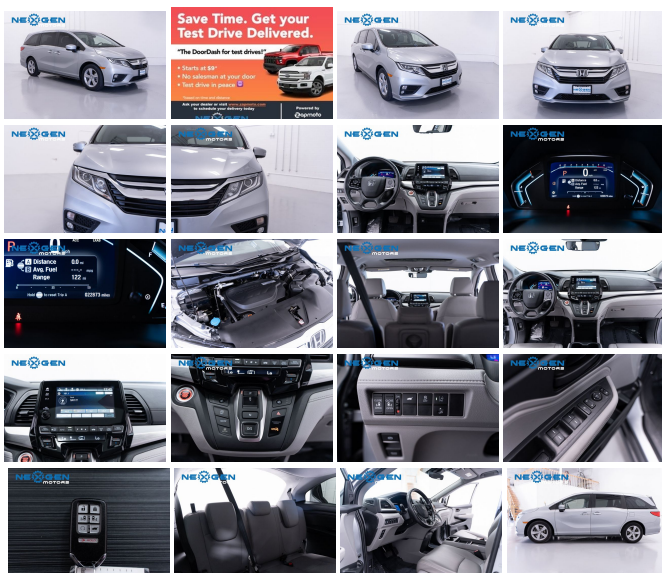

## Specifications:

<b>Year:</b>	2020
<b>VIN:</b>	5FNRL6H71LB032805
<b>Make:</b>	Honda
<b>Stock:</b>	032805
<b>Model/Trim:</b>	Odyssey EX-L
<b>Condition:</b>	Pre-Owned
<b>Body:</b>	Minivan/Van
<b>Exterior:</b>	Lunar Silver Metallic
<b>Engine:</b>	Engine: 3.5L V6 SOHC 24-Valve i-VTEC
<b>Interior:</b>	Gray Leather
<b>Mileage:</b>	22,742
<b>Drivetrain:</b>	Front Wheel Drive
<b>Economy:</b>	City 19 / Highway 28