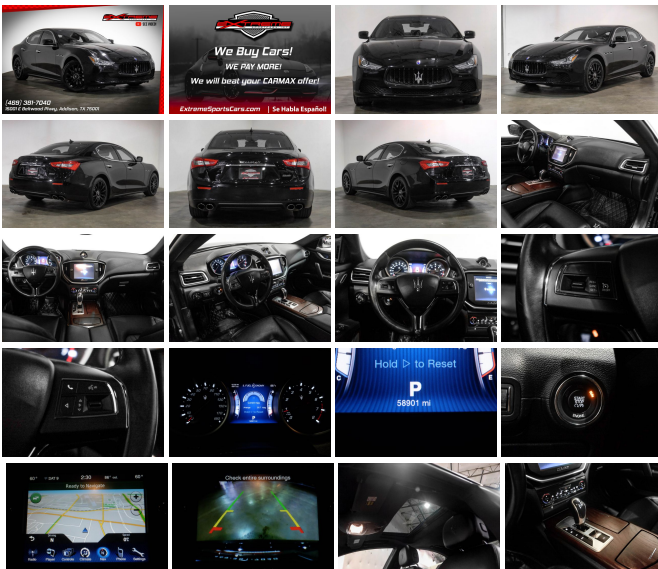

2014 Maserati Ghibli FRESH TRADE

View this car on our website at extremesportscars.com/7131807/ebrochure

Our Price **\$27,990**

Retail Value ~~\$28,990~~

Specifications:

Year:	2014
VIN:	ZAM57XSA1E1105580
Make:	Maserati
Model/Trim:	Ghibli FRESH TRADE
Condition:	Pre-Owned
Body:	Sedan
Exterior:	-
Engine:	Engine: 3.0L Twin Turbo V6
Interior:	- Leather
Mileage:	55,538
Drivetrain:	Rear Wheel Drive
Economy:	City 16 / Highway 24

2014 Maserati Ghibli FRESH TRADE

Extreme Sportcars Inc - 469-381-7040 - View this car on our website at extremesportscars.com/7131807/ebrochure

Vehicle History Report : as Of 10/05/2022

CARFAX

Snapshot

2014 MASERATI GHIBLI

*carfax Snapshot is a reflection of available information on the date the report was pulled. carfax is constantly being updated with new information and is subject to change at any time.

Our Location :