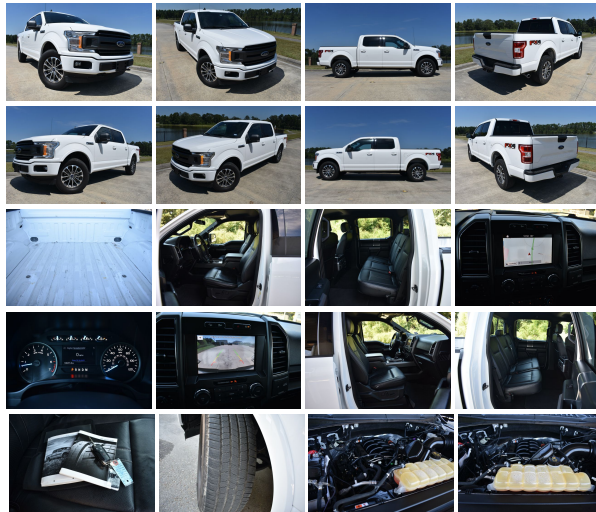

2019 Ford F150 XLT

View this car on our website at trucksinlouisiana.com/7131714/ebrochure

Our Price **$29,990**

Retail Value **$39,125**

Specifications:

Year:	2019
VIN:	1FTEW1E59KFA21878
Make:	Ford
Model/Trim:	F150 XLT
Condition:	Pre-Owned
Body:	Pickup Truck
Exterior:	White
Engine:	ENGINE: 5.0L V8
Interior:	Black
Mileage:	105,800
Drivetrain:	4 Wheel Drive
Economy:	City 16 / Highway 22

**A LOT OF TRUCK FOR THE
MONEY!!**

SPORT PACKAGE

LEATHER HEATED SEATS

FACTORY NAVIGATION

You are looking at a 2019 Ford F-150 Crew Cab XLT FX4 . It is powered with a 5.0L V8 and automatic transmission. It is equipped with tilt, cruise, dual power heated seats, power windows power locks power