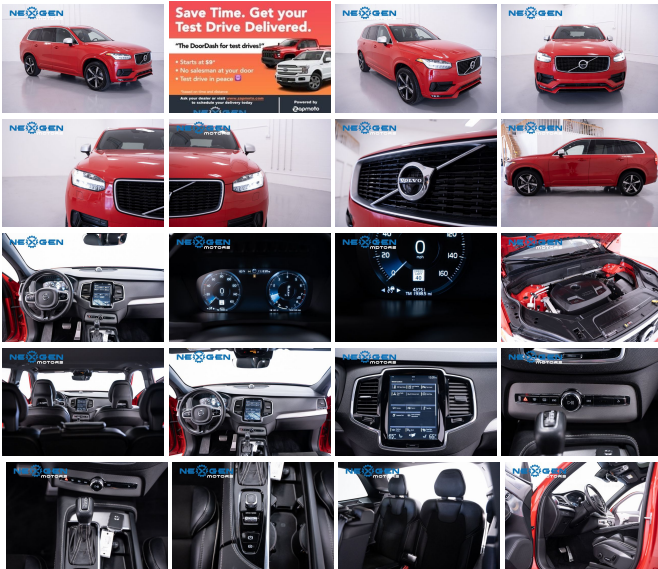

Year: 2018
VIN: YV4A22PM8J1361147
Make: Volvo
Stock: D77720A
Model/Trim: XC90 R-Design
Condition: Pre-Owned
Body: SUV
Exterior: Passion Red
Engine: Engine: 2.0L 16V I4 Supercharged Turbo Drive-E
Interior: Charcoal Leather
Mileage: 42,727
Drivetrain: All Wheel Drive
Economy: City 20 / Highway 27

2018 Volvo XC90 T6 R-Design clean title
 - AWD

- LEATHER INTERIOR
- 360 CAMERA
- DRIVER ASSIST
- PANORAMIC SUNROOF
- LED HEADLIGHTS
- HEADS UP DISPLAY
- SAVE THOUSANDS WITH NEXGEN MOTORS!

- CALL 801-874-3747 TO TEST DRIVE TODAY!!

Exterior

- Wheels: 20" 5-Spoke Tech Matte Grey Diamond Cut- Tires: P275/45R20
- Aluminum Wheels- Steel Spare Wheel
- Compact Spare Tire Mounted Inside Under Cargo- Clearcoat Paint
- Express Open/Close Sliding And Tilting Laminated Glass 1st And 2nd Row Sunroof w/Power Sunshade
- Body-Colored Front Bumper w/Black Rub Strip/Fascia Accent
- Body-Colored Rear Bumper w/Body-Colored Rub Strip/Fascia Accent
- Body-Colored Door Handles
- Body-Colored Bodyside Cladding and Body-Colored Wheel Well Trim
- Aluminum Side Windows Trim
- Metal-Look Power Heated Auto Dimming Side Mirrors w/Power Folding and Turn Signal Indicator
- Fixed Rear Window w/Fixed Interval Wiper and Defroster- Deep Tinted Glass
- Rain Detecting Variable Intermittent Wipers- Composite/Galvanized Steel Panels
- Lip Spoiler- Front License Plate Bracket- Black Grille w/Metal-Look Surround
- Power Liftgate Rear Cargo Access
- Tailgate/Rear Door Lock Included w/Power Door Locks - Roof Rack Rails Only
- Front And Rear Fog Lamps- Cornering Lights- Perimeter/Approach Lights
- LED Brakelights- Headlights-Automatic Highbeams
- Auto On/Off Aero-Composite Led Low/High Beam Daytime Running Auto-Leveling Auto High-Beam Headlamps w/Washer and Delay-Off