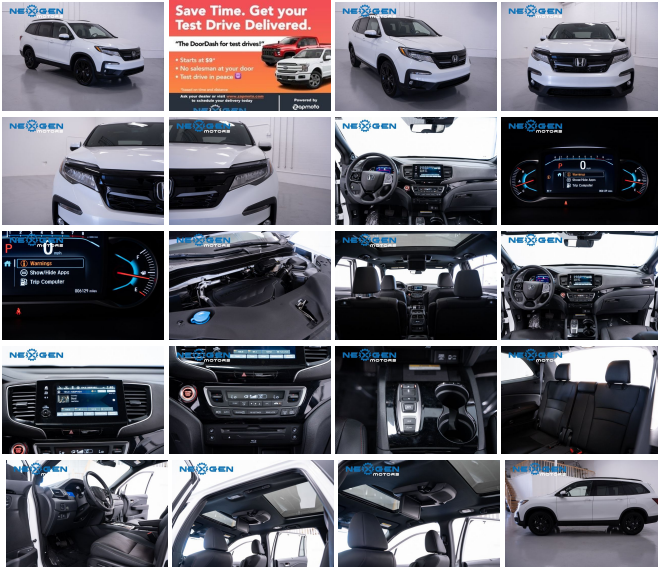

nexgenmotorsutah.com
801-874-3747
986 N State St.
Orem, UT 84057

Nexgen Motors

2022 Honda Pilot Black Edition

View this car on our website at nexgenmotorsutah.com/7131688/ebrochure

Our Price **\$37,000**

Specifications:

Year: 2022
VIN: 5FNYP6H7XNB004331
Make: Honda
Stock: 004331
Model/Trim: Pilot Black Edition
Condition: Pre-Owned
Body: SUV
Exterior: Platinum White Pearl
Engine: Engine: 3.5L V6 24-Valve SOHC i-VTEC
Interior: Black Leather
Mileage: 6,158
Drivetrain: All Wheel Drive
Economy: City 19 / Highway 26

- 2022 Honda Pilot Black Edition branded title
- \$48,550 RETAIL VALUE
- AWD
- NEW TIRES
- APPLE CARPLAY
- 7 PASSENGER SEATING
- REAR ENTERTAINMENT
- DUAL SUNROOF
- HEATED AND COOLED SEATS
- SAVE THOUSANDS WITH NEXGEN MOTORS!
- CALL 801-874-3747 TO TEST DRIVE TODAY!!

** Too busy? We use a third party service called Zapmoto (think DoorDash but for test drives) to bring the car to you. Starts at \$9 for time and distance (refunded if purchase is made). Call us to arrange your test drive!