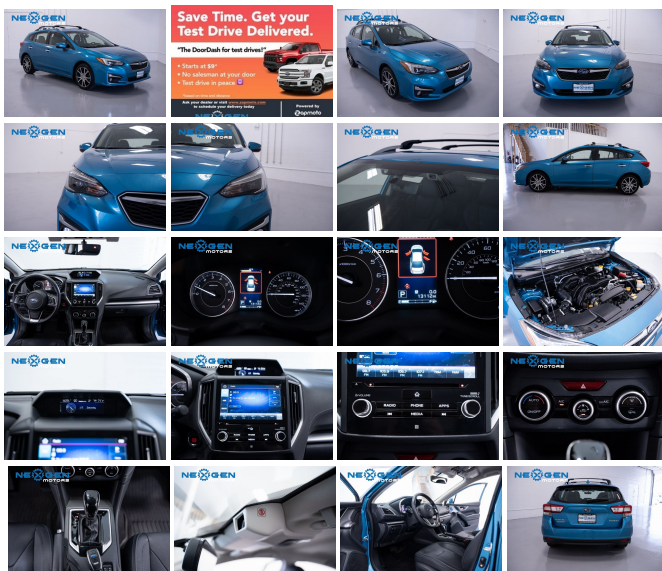

# 2019 Subaru Impreza Limited

View this car on our website at [nexgenmotorsutah.com/7131687/ebrochure](http://nexgenmotorsutah.com/7131687/ebrochure)

Our Price **\$20,000**

## Specifications:

<b>Year:</b>	2019
<b>VIN:</b>	4S3GTAS65K3705536
<b>Make:</b>	Subaru
<b>Stock:</b>	705536
<b>Model/Trim:</b>	Impreza Limited
<b>Condition:</b>	Pre-Owned
<b>Body:</b>	Sedan
<b>Exterior:</b>	Island Blue Pearl
<b>Engine:</b>	Engine: 2.0L DOHC DAVCS VVT -inc: Electronic Throttle Control (ETC)
<b>Interior:</b>	black Leather
<b>Mileage:</b>	13,107
<b>Drivetrain:</b>	All Wheel Drive
<b>Economy:</b>	City 28 / Highway 36

## Exterior

- Wheels: 17" Alloy- Tires: 205/50R17 89V AS
- Wheels w/Machined w/Painted Accents Accents- Steel Spare Wheel
- Compact Spare Tire Mounted Inside Under Cargo- Clearcoat Paint
- Body-Colored Rear Bumper w/Black Rub Strip/Fascia Accent
- Body-Colored Front Bumper w/Chrome Bumper Insert
- Chrome Side Windows Trim and Black Rear Window Trim - Chrome Door Handles
- Body-Colored Power Heated Side Mirrors w/Manual Folding and Turn Signal Indicator
- Fixed Rear Window w/Fixed Interval Wiper and Defroster- Light Tinted Glass
- Variable Intermittent Wipers w/Heated Wiper Park- Galvanized Steel/Aluminum Panels
- Lip Spoiler- Black Grille w/Chrome Surround- Liftgate Rear Cargo Access
- Tailgate/Rear Door Lock Included w/Power Door Locks- Roof Rack Rails Only
- Perimeter/Approach Lights
- Auto On/Off Projector Beam Led Low/High Beam Daytime Running Auto-Leveling Directionally Adaptive Auto High-Beam Headlamps w/Delay-Off
- Front Fog Lamps- Headlights-Automatic Highbeams