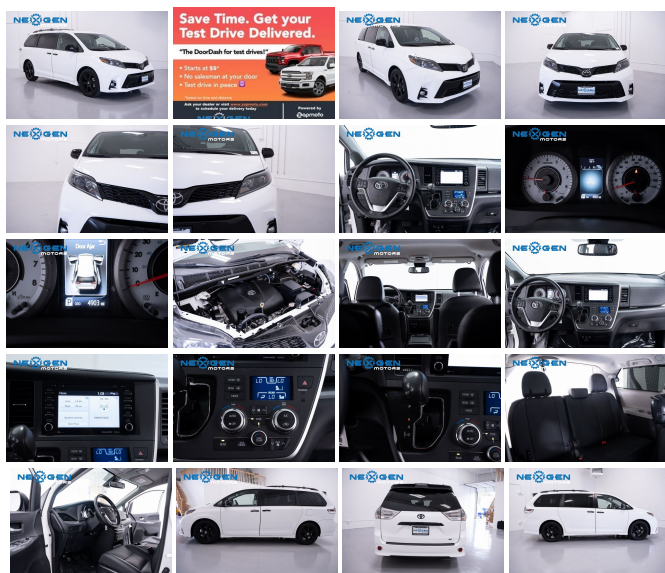

2020 Toyota Sienna SE

View this car on our website at nexusmotorsutah.com/7131682/ebrochure

Our Price **\$33,000**

Specifications:

Year:	2020
VIN:	5TDXZ3DC7LS057016
Make:	Toyota
Stock:	057016
Model/Trim:	Sienna SE
Condition:	Pre-Owned
Body:	Minivan/Van
Exterior:	Super White
Engine:	Engine: 3.5L DOHC V6 SMPI
Interior:	Black Leather
Mileage:	4,900
Drivetrain:	Front Wheel Drive
Economy:	City 19 / Highway 26