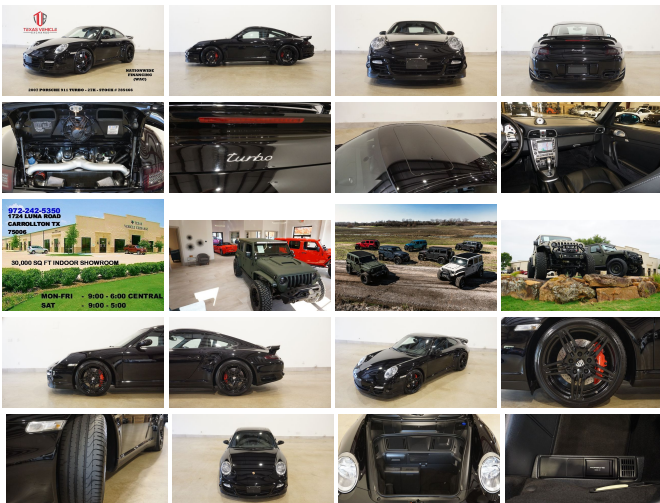

2007 Porsche 911 Turbo Coupe AUTO,SUNROOF,NAV,HTD LTH,BOSE,27K

View this car on our website at tveauto.com/7131518/ebrochure

Our Price **\$82,900**

Specifications:

Year:	2007
VIN:	WP0AD29967S785466
Make:	Porsche
Stock:	785466
Model/Trim:	911 Turbo Coupe AUTO,SUNROOF,NAV,HTD LTH,BOSE,27K
Condition:	Pre-Owned
Body:	Coupe
Exterior:	Black
Engine:	3.6L horizontally-opposed 6-cyl engine-inc: twin turbochargers, twin intercoolers, variable turbine geometry, dry sump lubrication
Interior:	Black Leather
Transmission:	5-SPEED TIPTRONIC S AUTOMATIC TRANSMISSION
Mileage:	27,887
Drivetrain:	All Wheel Drive
Economy:	City 17 / Highway 25

NATION WIDE FINANCING

SUBMIT CREDIT APP WWW.TVEAUTO.COM

OR CALL 972-242-5350

2007 PORSCHE 911 TURBO COUPE, 3.6L
TWIN TURBO H6 ENGINE, 5 SPEED
TIPTRONIC S AUTOMATIC TRANSMISSION,
ONLY 27K, BLACK W/BLACK LEATHER
INTERIOR, CARFAX REPORTS 5 OWNERS
NO ACCIDENTS, APPEARS TO BE A NON-
SMOKER, FOGLIGHTS, SUNROOF,
NAVIGATION, POWER WINDOWS, POWER
DOOR LOCKS, POWER HEATED MIRRORS,

2007 Porsche 911 Turbo Coupe AUTO,SUNROOF,NAV,HTD LTH,BOSE,27K

Texas Vehicle Exchange - 972-242-5350 - View this car on our website at veauto.com/7131518/ebrochure

Vehicle History Report : as Of 04/01/2023

Our Location :

2007 Porsche 911 Turbo Coupe AUTO,SUNROOF,NAV,HTD LTH,BOSE,27K

Texas Vehicle Exchange - 972-242-5350 - View this car on our website at veauto.com/7131518/ebrochure

Installed Options

Interior