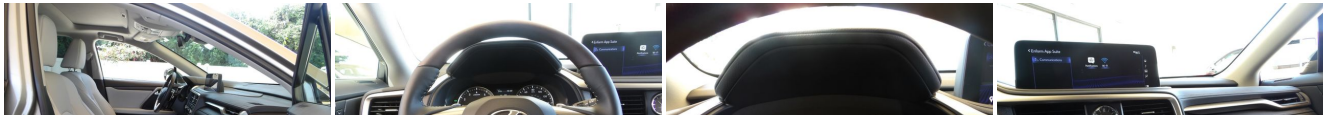

Specifications:

Year:	2022
VIN:	2T2HZMAA6NC228374
Make:	Lexus
Stock:	BT22247
Model/Trim:	RX 350
Condition:	Pre-Owned
Body:	SUV
Exterior:	Gold
Engine:	Engine: 3.5L V6 DOHC 24-Valve VVT-iW
Interior:	Tan Leather
Mileage:	25,876
Drivetrain:	Front Wheel Drive
Economy:	City 20 / Highway 27

Vehicle Description

Vehicle History Report : as Of 05/17/2025

Snapshot

2022 LEXUS RX 350

Damage reported: minor damage

MINOR MODERATE SEVERE

7 Service history records

2 Previous owners

Personal vehicle

78,586 Last reported odometer reading

FREE CARFAX Report

See the full CARFAX Report for additional information

*carfax Snapshot is a reflection of available information on the date the report was pulled. carfax is constantly being updated with new information and is subject to change at any time.

Installed Options

Interior