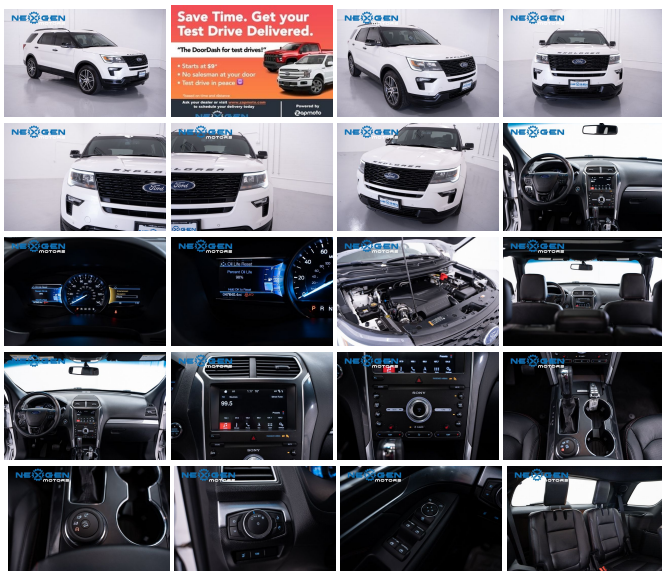

Specifications:

Year:	2019
VIN:	1FM5K8GT7KGA52729
Make:	Ford
Stock:	A52729
Model/Trim:	Explorer Sport
Condition:	Pre-Owned
Body:	SUV
Exterior:	White Platinum
Engine:	ENGINE: 3.5L V6 ECOBOOST
Interior:	Ebony Black Leather
Mileage:	47,661
Drivetrain:	4 Wheel Drive
Economy:	City 16 / Highway 22