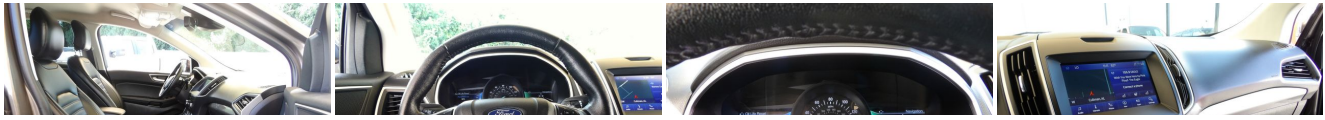

Specifications:

Year:	2019
VIN:	2FMPK4J97KBC18205
Make:	Ford
Stock:	AY2249
Model/Trim:	Edge SEL
Condition:	Pre-Owned
Body:	SUV
Exterior:	Stone Gray Metallic
Engine:	ENGINE: TWIN-SCROLL 2.0L ECOBOOST
Interior:	Black Leather
Mileage:	42,921
Drivetrain:	All Wheel Drive
Economy:	City 21 / Highway 28

Option Packages

Factory Installed Packages

ENGINE: TWIN-SCROLL 2.0L ECOBOOST
-inc: auto start-stop technology

Exterior

- Autolamp Auto On/Off Projector Beam Led Low/High Beam Auto High-Beam Daytime Running Lights Preference Setting Headlamps w/Delay-Off
- Tailgate/Rear Door Lock Included w/Power Door Locks
- Tires: 245/60R18 AS BSW -inc: mini spare
- Wheels: 18" Sparkle Silver-Painted Aluminum -inc: Split-spoke
- Black Bodyside Cladding- Body-Colored Door Handles
- Body-Colored Front Bumper w/Black Rub Strip/Fascia Accent
- Body-Colored Power Heated Side Mirrors w/Manual Folding and Turn Signal Indicator
- Body-Colored Rear Bumper w/Black Rub Strip/Fascia Accent
- Chrome Side Windows Trim and Black Front Windshield Trim - Clearcoat Paint
- Deep Tinted Glass- Fixed Rear Window w/Fixed Interval Wiper and Defroster
- Front Fog Lamps- Fully Galvanized Steel Panels- Headlights-Automatic Highbeams
- LED Brakelights- Liftgate Rear Cargo Access- Lip Spoiler
- Metal-Look Grille w/Chrome Surround- Perimeter/Approach Lights
- Roof Rack Rails Only- Spare Tire Mounted Inside Under Cargo
- Speed Sensitive Rain Detecting Variable Intermittent Wipers- Steel Spare Wheel