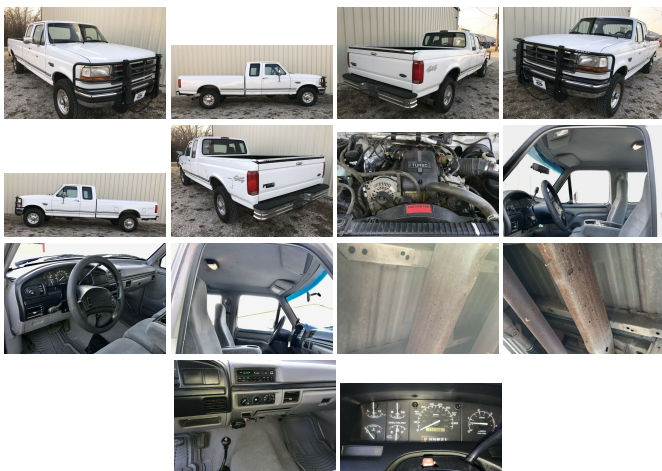

# 1997 Ford F-250 HD 4x4 7.3 Diesel Call 636-795-0772

### Specifications:

<b>Year:</b>	1997
<b>VIN:</b>	1FTHX26F9VEB51743
<b>Make:</b>	Ford
<b>Model/Trim:</b>	F-250 HD 4x4 7.3 Diesel Call 636-795-0772
<b>Condition:</b>	Pre-Owned
<b>Body:</b>	Pickup Truck
<b>Exterior:</b>	-
<b>Engine:</b>	7.3L (444) DI V8 TURBO-DIESEL ENGINE
<b>Interior:</b>	Gray
<b>Mileage:</b>	109,634
<b>Drivetrain:</b>	4 Wheel Drive

1997 Ford F250 3/4 Ton HD 4x4 XLT. This truck comes equipped with the 7.3 Liter Turbo Diesel Engine, Automatic Transmission, Power Windows, Power Locks, Four Wheel Drive with Lock Outs, Air Conditioning and Factory Wheels. The truck is very clean with NO RUST and 109,000 Actual Miles. We are located at Lakeway Motors 330 HWY 42 Kaiser, Missouri 65047. Call 636-795-0772