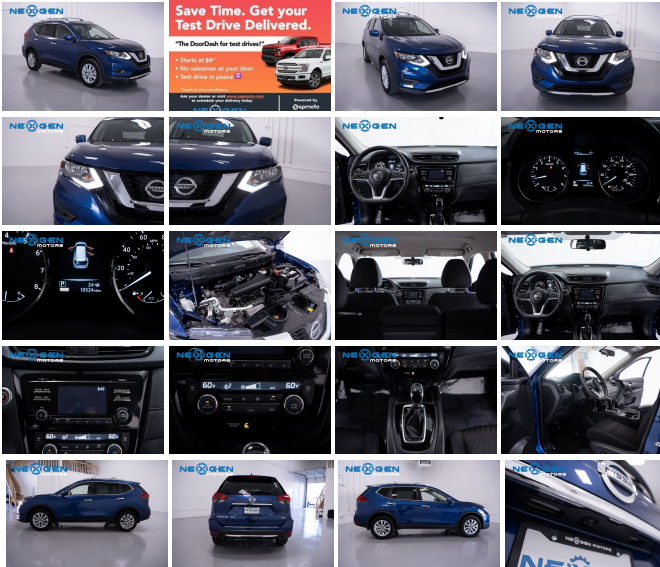

## 2017 Nissan Rogue SV

View this car on our website at [nexgenmotorsutah.com/7130899/ebrochure](http://nexgenmotorsutah.com/7130899/ebrochure)

Our Price **\$18,250**

**Specifications:**

**Year:** 2017  
**VIN:** KNMAT2MVXHP616028  
**Make:** Nissan  
**Stock:** 616028  
**Model/Trim:** Rogue SV  
**Condition:** Pre-Owned  
**Body:** SUV  
**Exterior:** Caspian Blue  
**Engine:** Engine: 2.5L DOHC 16-Valve I4 -inc: ECO mode  
**Interior:** Charcoal Cloth  
**Mileage:** 10,516  
**Drivetrain:** All Wheel Drive  
**Economy:** City 25 / Highway 32

2017 Nissan Rogue SV branded title

- AWD
- BACKUP CAMERA
- KEYLESS ENTRY
- POWER SEATS
- SAVE THOUSANDS WITH NEXGEN MOTORS!

- CALL 801-874-3747 TO TEST DRIVE TODAY!!

\*\* Too busy? We use a third party service called Zapmoto (think DoorDash but for test drives) to bring the car to you. Starts at \$9 for time and distance (refunded if purchase is made). Call us to arrange your test drive!