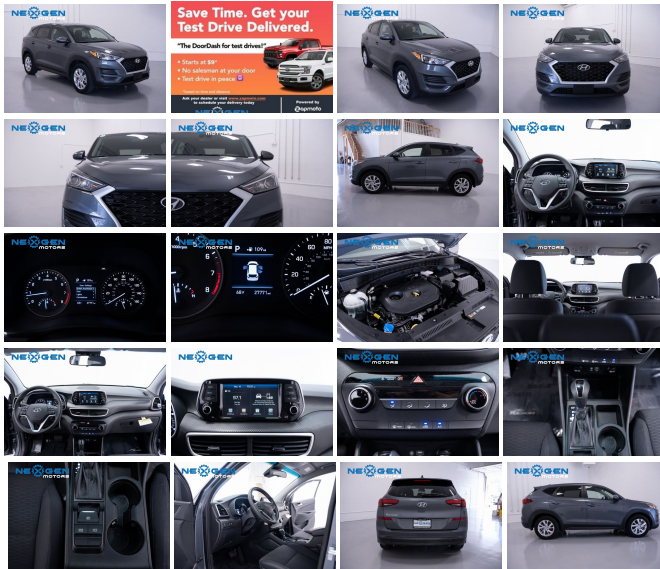

## 2019 Hyundai Tucson SE

View this car on our website at [nexgenmotorsutah.com/7130895/ebrochure](https://nexgenmotorsutah.com/7130895/ebrochure)

Our Price **\$17,500**

**Specifications:**

**Year:** 2019  
**VIN:** KM8J23A4XKU966526  
**Make:** Hyundai  
**Stock:** 966526  
**Model/Trim:** Tucson SE  
**Condition:** Pre-Owned  
**Body:** SUV  
**Exterior:** Coliseum Gray  
**Engine:** Engine: 2.0L GDI DOHC 16 Valve 14 DCVVT  
**Interior:** Black Cloth  
**Mileage:** 27,762  
**Drivetrain:** Front Wheel Drive  
**Economy:** City 23 / Highway 30

2019 Hyundai Tucson SE branded title

- NEWER TIRES
- BACKUP CAMERA
- KEYLESS ENTRY
- BACKUP CAMERA
- SAVE THOUSANDS WITH NEXGEN MOTORS!

- CALL 801-874-3747 TO TEST DRIVE TODAY!!

\*\* Too busy? We use a third party service called Zapmoto (think DoorDash but for test drives) to bring the car to you. Starts at \$9 for time and distance (refunded if purchase is made). Call us to arrange your test drive!