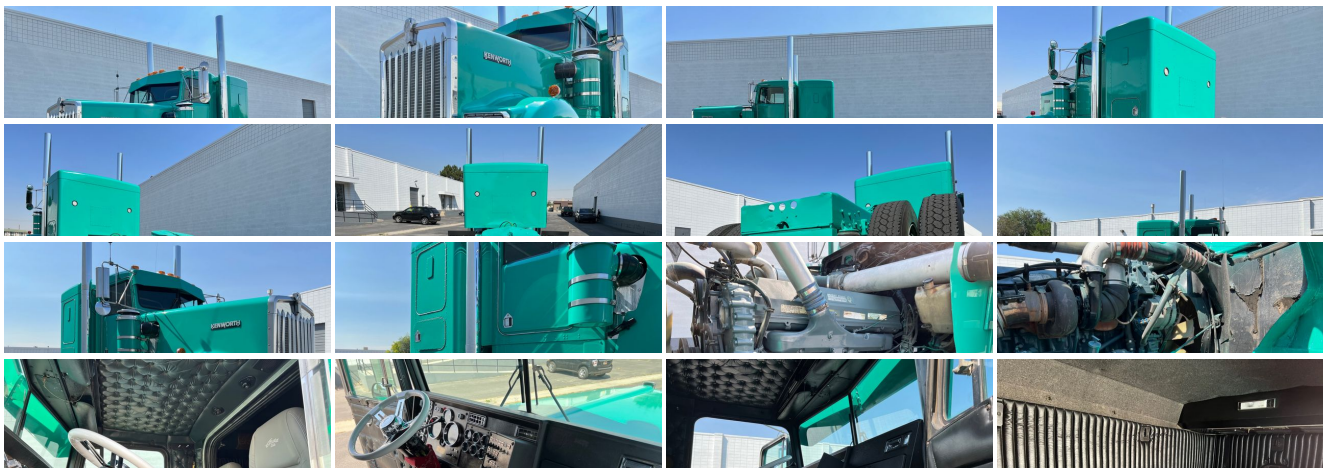

1996 Kenworth W900L

Our Price \$0

View this vehicle on our website at bigcityrigs.com

801-889-0714

1090 S Pioneer Rd, Salt Lake City, UT 84104

- Photos
- Details
- Contact

Specifications:

Year:	1996
VIN:	718506
Make:	Kenworth
Model/Trim:	W900L
Condition:	Pre-Owned
Exterior:	Teal
Interior:	Gray
Mileage:	822,000
Truck Type:	Semi - Sleeper Conventional

Vehicle Description

1996 - ELD Exempt
Kenworth W900L
42" Flat Top Sleeper
Pre Emission - No DEF, No DPF
Detroit 60 Series - 470HP
822K Odometer Miles
6.8K ECM Miles
13 Speed Eaton Fuller Transmission
270 Wheelbase
373 Ratio
12 Front / 38K Rear Axle
Air Ride Suspension
Nice 24.5 Rubber
Brakes Good All Around
(2) 100 Gallon Fuel Tanks
Custom Light Bar
Dual Stacks
Dual Air Cleaners
Serviced & Greased

Locally owned desert truck and so the frame is super nice. Runs very strong. New hogebuilts, seats, fresh sandblast/ frame and full body paint, lug nut covers, hub caps visor, seats, light bar, lights, signals, steering wheel, show polished, fresh fluids and filters.