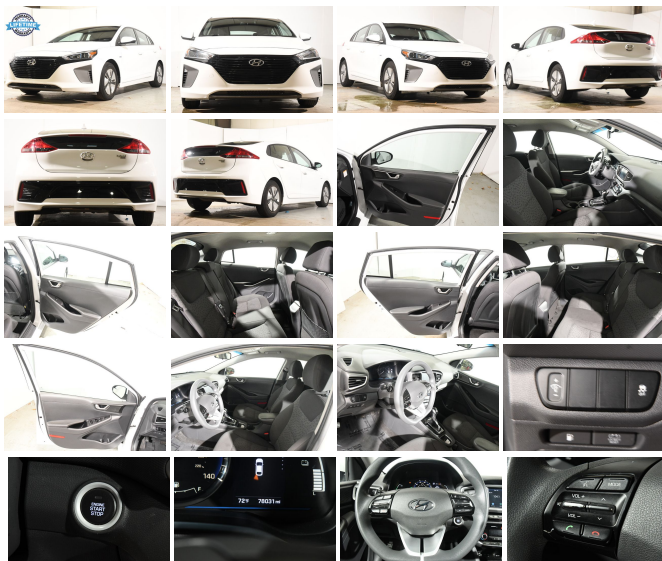

2019 Hyundai Ioniq Hybrid Blue. Free Lifetime Warranty

Sound Auto Wholesalers - - View this car on our website at soundautowholesalers.com/7130551/ebrochure