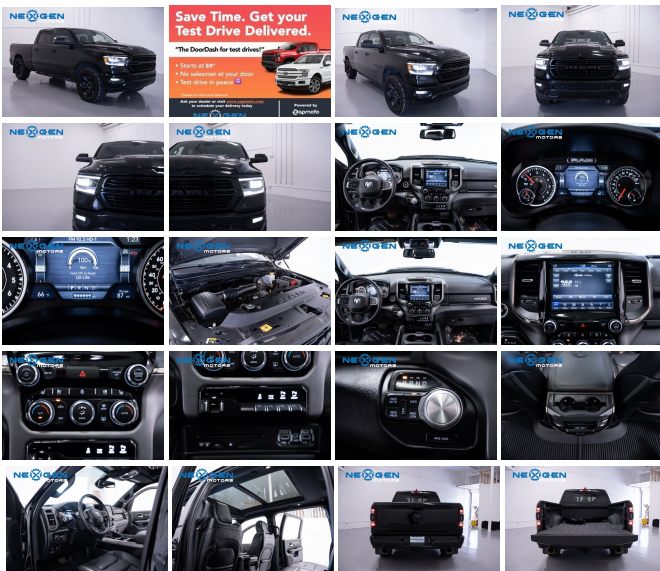

## 2019 Ram All-New 1500 Sport

View this car on our website at [nexgenmotorsutah.com/7130497/ebrochure](https://nexgenmotorsutah.com/7130497/ebrochure)

Our Price **\$42,750**

**Specifications:**

**Year:** 2019  
**VIN:** 1C6SRFTT0KN635840  
**Make:** Ram  
**Stock:** A77080A  
**Model/Trim:** All-New 1500 Sport  
**Condition:** Pre-Owned  
**Body:** Pickup Truck  
**Exterior:** Diamond Black Crystal Pearlcoat  
**Engine:** ENGINE: 5.7L HEMI VVT V8 W/FUELSAVER MDS  
**Interior:** Black Leather  
**Mileage:** 44,455  
**Drivetrain:** 4 Wheel Drive  
**Economy:** City 16 / Highway 11

- 2019 Ram 1500 Rebel clean title
- CLEAN CARFAX
- 4X4
- LEATHER INTERIOR
- REMOTE ENGINE START
- HEATED AND COOLED SEATS
- PANORAMIC SUNROOF
- SAVE THOUSANDS WITH NEXGEN MOTORS!

- CALL 801-874-3747 TO TEST DRIVE TODAY!!