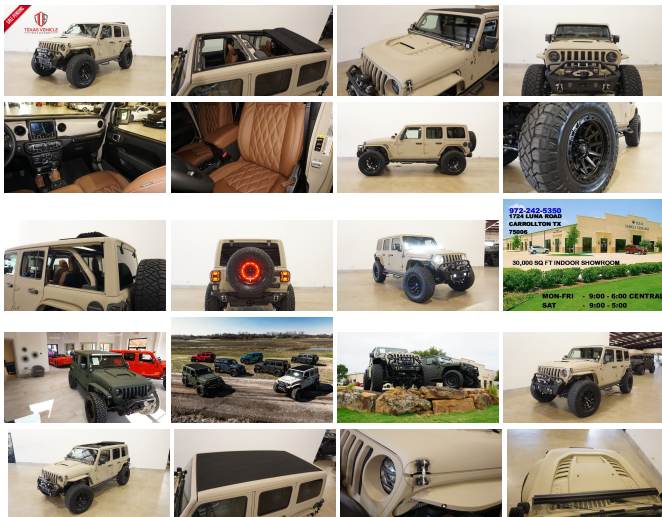

# 2022 Jeep Wrangler Unlimited Sport 4X4 DIESEL, SKY TOP, DUPONT KEVLAR, LIFT

View this car on our website at [tveauto.com/7130438/ebrochure](https://tveauto.com/7130438/ebrochure)

Our Price **\$91,900**

## Specifications:

<b>Year:</b>	2022
<b>VIN:</b>	1C4HJXDM9NW271438
<b>Make:</b>	Jeep
<b>Stock:</b>	271438
<b>Model/Trim:</b>	Wrangler Unlimited Sport 4X4 DIESEL, SKY TOP, DUPONT KEVLAR, LIFT
<b>Condition:</b>	Pre-Owned
<b>Body:</b>	SUV
<b>Exterior:</b>	Tan
<b>Engine:</b>	ENGINE: 3.0L V6 TURBO DIESEL W/ESS G3
<b>Interior:</b>	Brown Leather
<b>Transmission:</b>	TRANSMISSION: 8-SPEED AUTOMATIC (8HP75)
<b>Mileage:</b>	54
<b>Drivetrain:</b>	4 Wheel Drive
<b>Economy:</b>	City 17 / Highway 23