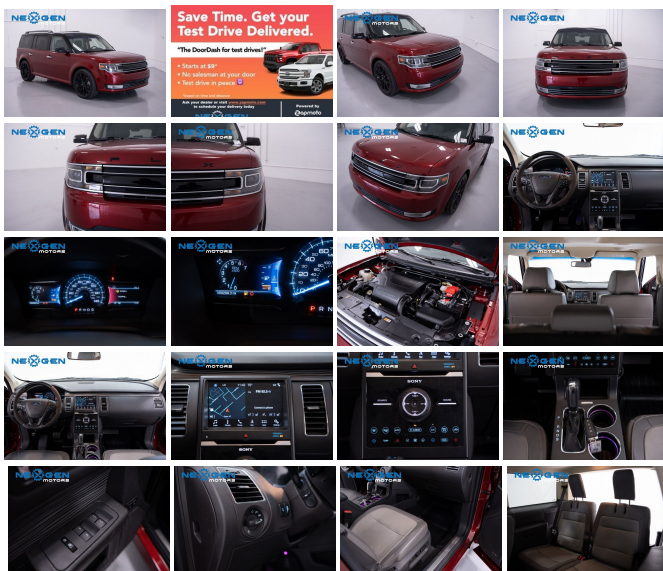

## Specifications:

<b>Year:</b>	2019
<b>VIN:</b>	2FMHK6DT6KBA22263
<b>Make:</b>	Ford
<b>Stock:</b>	A22263
<b>Model/Trim:</b>	Flex Limited EcoBoost
<b>Condition:</b>	Pre-Owned
<b>Body:</b>	SUV
<b>Exterior:</b>	Red
<b>Engine:</b>	ENGINE: 3.5L ECOBOOST V6
<b>Interior:</b>	Tan Leather
<b>Mileage:</b>	50,297
<b>Drivetrain:</b>	All Wheel Drive
<b>Economy:</b>	City 15 / Highway 21