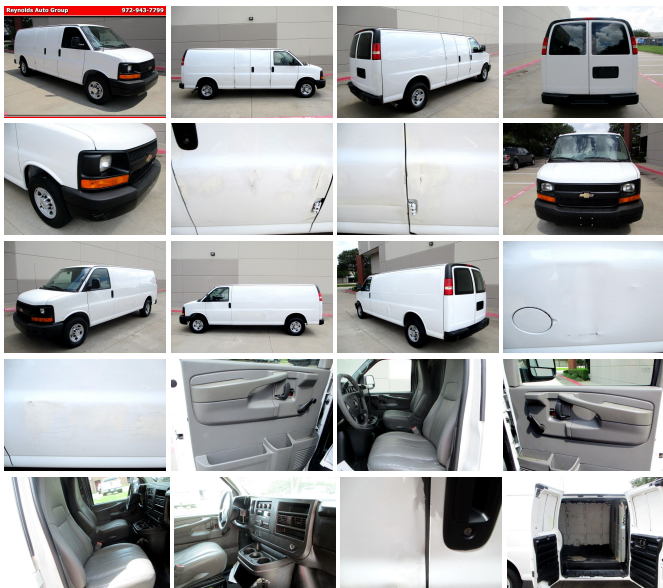

2013 Chevrolet Express Cargo Van 2500 Long Wheel Base

View this car on our website at reynoldsautotx.com/7129862/ebrochure

Reynolds Auto Group 972-943-7799

reynoldsautogrouptx.com

Our Price **\$18,887**

Specifications:

Year:	2013
VIN:	1GCWGGCA8D1110054
Make:	Chevrolet
Stock:	110054
Model/Trim:	Express Cargo Van 2500 Long Wheel Base
Condition:	Pre-Owned
Body:	Minivan/Van
Exterior:	White
Engine:	ENGINE, VORTEC 4.8L V8 SFI FLEXFUEL
Interior:	Gray Leatherette
Mileage:	119,474
Drivetrain:	Rear Wheel Drive

A very hard to find long wheelbase G2500 Cargo Van. This van runs and drives excellent and has cold blowing A/C. It also has a very good set of tires on it as well. We have had it checked over for as far as mechanical and electrical issues and it came back with a clean bill of health. This van has a few little scrapes and dings on it but nothing you wouldn't expect on a cargo van. It has the 4.8 V8 Vortec engine that purrs like a kitten. Anyone wanting a good work van that will give them years of service and need the extra cargo area should come check this one out. It has a clean Car Fax history with service records, and it is a Texas vehicle. If you should have any interest in this van or any others that we might have just give Rocky Reynolds a call or text to 214-542-7794 and he can answer any questions you may have or set up a good time for you to come in and look it over and drive it. We are a family owned and operated business in Texas since 1959 and sure would appreciate the opportunity to earn your business.

2013 Chevrolet Express Cargo Van 2500 Long Wheel Base

Reynolds Auto Group - 972-943-7799 - View this car on our website at reynoldsautotx.com/7129862/ebrochure

Our Location :

2013 Chevrolet Express Cargo Van 2500 Long Wheel Base