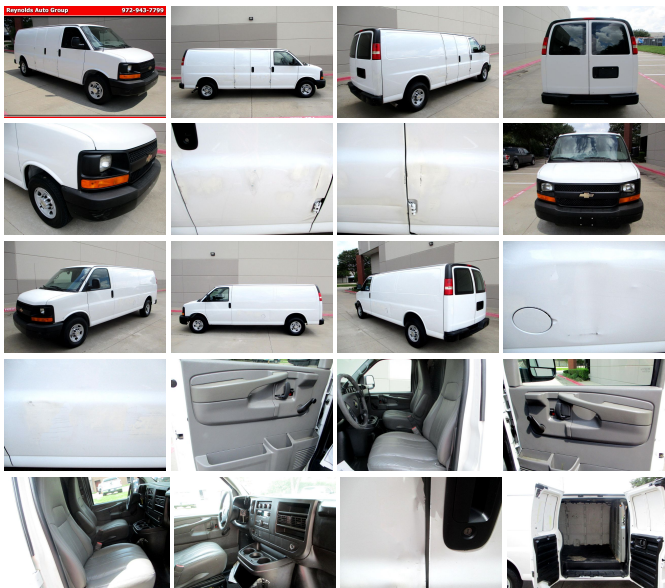

2013 Chevrolet Express Cargo Van 2500 Long Wheel Base

View this car on our website at reynoldsautotx.com/7129862/ebrochure

Reynolds Auto Group 972-943-7799

reynoldsautogrouptx.com

Our Price **\$18,887**

Specifications:

Year:	2013
VIN:	1GCWGGCA8D1110054
Make:	Chevrolet
Stock:	110054
Model/Trim:	Express Cargo Van 2500 Long Wheel Base
Condition:	Pre-Owned
Body:	Minivan/Van
Exterior:	White
Engine:	ENGINE, VORTEC 4.8L V8 SFI FLEXFUEL
Interior:	Gray Leatherette
Mileage:	119,474
Drivetrain:	Rear Wheel Drive

A very hard to find long wheelbase G2500 Cargo Van. This van runs and drives excellent and has cold blowing A/C. It also has a very good set of tires on it as well. We have had it checked over for as far as mechanical and electrical issues and it came back with a clean bill of health. This van has a few little scrapes and dings on it but nothing you wouldn't expect on a cargo van. It has the 4.8 V8 Vortec engine that purrs like a kitten. Anyone wanting a good work van that will give them years of service and need the extra cargo area should come check this one out. It has a clean Car Fax history with service records, and it is a Texas vehicle. If you should have any interest in this van or any others that we might have just give Rocky Reynolds a call or text to 214-542-7794 and he can answer any questions you may have or set up a good time for you to come in and look it over and drive it. We are a family owned and operated business in Texas since 1959 and sure would appreciate the opportunity to earn your business.

2013 Chevrolet Express Cargo Van 2500 Long Wheel Base

Reynolds Auto Group - 972-943-7799 - View this car on our website at reynoldsautotx.com/7129862/ebrochure

Our Location :

2013 Chevrolet Express Cargo Van 2500 Long Wheel Base