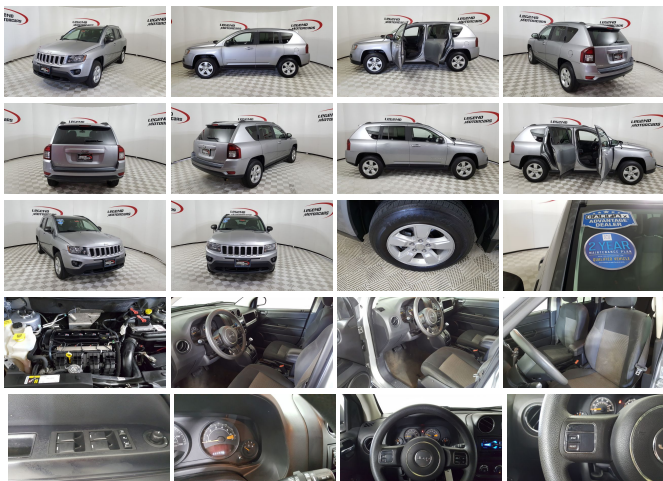

2015 Jeep Compass Sport

View this car on our website at legendmotorcars.com/7129767/ebrochure

Specifications:

Year:	2015
VIN:	1C4NJCBA0FD313285
Make:	Jeep
Stock:	17816
Model/Trim:	Compass Sport
Condition:	Pre-Owned
Body:	SUV
Exterior:	Billet Silver Metallic Clearcoat
Engine:	2.0L I4
Interior:	Dark Slate Gray Cloth
Mileage:	111,776
Drivetrain:	Front Wheel Drive
Economy:	City 22 / Highway 27

Take a look at this Clean, Rugged and Roomy 2015 Jeep Compass. This Compass is powered by a economical 2.0 liter dual overhead cam 16 calve I4 engine mated with an automatic transmission. It is equipped with power windows and locks, tilt wheel, cruise, power mirrors, front/side airbags, anti-lock brakes, traction control, tire pressure monitoring, fog lamps, AM/FM CD with aux audio jack and Alloy wheels.