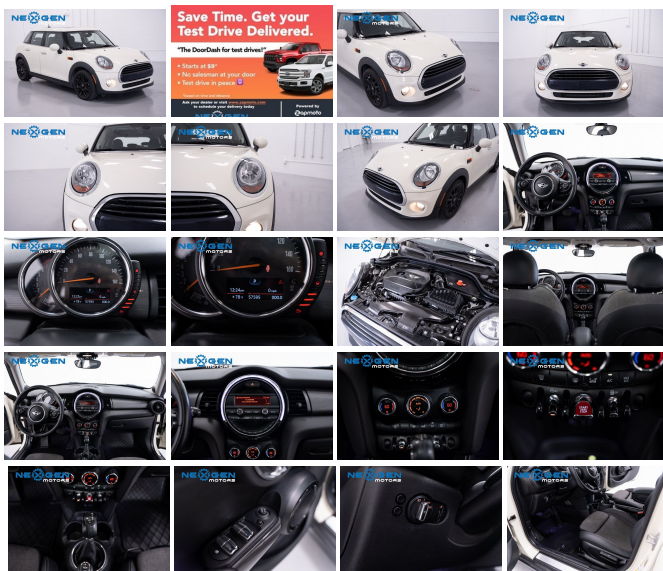

2016 MINI Hardtop 4 Door Base

View this car on our website at nexgenmotorsutah.com/7129463/ebrochure

Our Price **\$12,977**

Specifications:

| | |
|--------------------|-----------------------------------|
| Year: | 2016 |
| VIN: | WMWXU1C50G2D11698 |
| Make: | MINI |
| Stock: | D11698 |
| Model/Trim: | Hardtop 4 Door Base |
| Condition: | Pre-Owned |
| Body: | Sedan |
| Exterior: | Pepper White |
| Engine: | Engine: 1.5L 12V Twin Power Turbo |
| Interior: | Black Pearl Cloth |
| Mileage: | 57,589 |
| Drivetrain: | Front Wheel Drive |
| Economy: | City 27 / Highway 37 |

- 2 Seatback Storage Pockets- Immobilizer- 1 12V DC Power Outlet- Air Filtration

Exterior

- Wheels: 15" x 5.5" Heli Spoke Silver - Tires: 175/65R15 - Steel Spare Wheel
- Compact Spare Tire Mounted Inside Under Cargo- Clearcoat Paint
- Body-Colored Front Bumper- Body-Colored Rear Bumper- Black Fender Flares
- Chrome Side Windows Trim, Chrome Front Windshield Trim and Chrome Rear Window Trim
- Chrome Door Handles- Body-Colored Power Heated Side Mirrors w/Manual Folding
- Fixed Rear Window w/Fixed Interval Wiper and Defroster- Light Tinted Glass
- Speed Sensitive Rain Detecting Variable Intermittent Wipers w/Heated Jets
- Fully Galvanized Steel Panels- Lip Spoiler- Black Grille w/Chrome Surround
- Front License Plate Bracket- Liftgate Rear Cargo Access
- Tailgate/Rear Door Lock Included w/Power Door Locks
- Auto On/Off Aero-Composite Halogen Daytime Running Headlamps w/Delay-Off
- Perimeter/Approach Lights