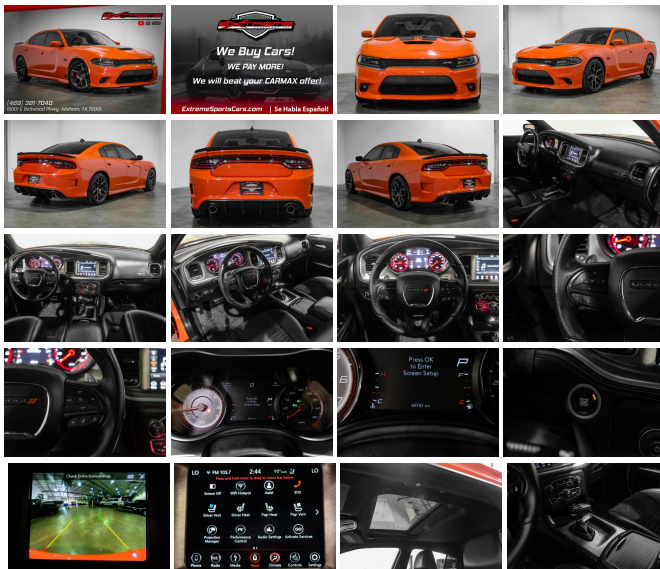

2019 Dodge Charger Daytona

View this car on our website at extremesportscars.com/7129345/ebrochure

Our Price **\$39,790**

Retail Value **\$41,990**

Specifications:

Year:	2019
VIN:	2C3CDXCT9KH518854
Make:	Dodge
Model/Trim:	Charger Daytona
Condition:	Pre-Owned
Body:	Sedan
Exterior:	-
Engine:	ENGINE: 5.7L V8 HEMI MDS VVT
Interior:	-
Mileage:	40,735
Drivetrain:	Rear Wheel Drive
Economy:	City 16 / Highway 25

This 2019 Dodge Charger Daytona has Brembo Brakes

2019 Dodge Charger Daytona

Orange Exterior

Black Leather Interior

40,741 Miles

Clean CARFAX

Customer Preferred Package 29N

Daytona Edition Group \$3,495

Power Front Driver and Passenger Seats

Interior Appearance Group by Mopar® \$475

Technology Group \$1,895

Performance Handling Group \$995

Driver Confidence Group \$1,245

Indicator Harman Kardon® Audio Group \$1,595

Come see our indoor showroom in Dallas with 70+ carefully selected luxury and performance vehicles! Our inventory includes models from Lexus, BMW, Dodge, Toyota, and more. Our prices and selection can't be beat! Every vehicle is hand-picked, thoroughly inspected for quality and is lovingly detailed. From luxurious midsize sedans to sophisticated crossover SUVs, we have it all.