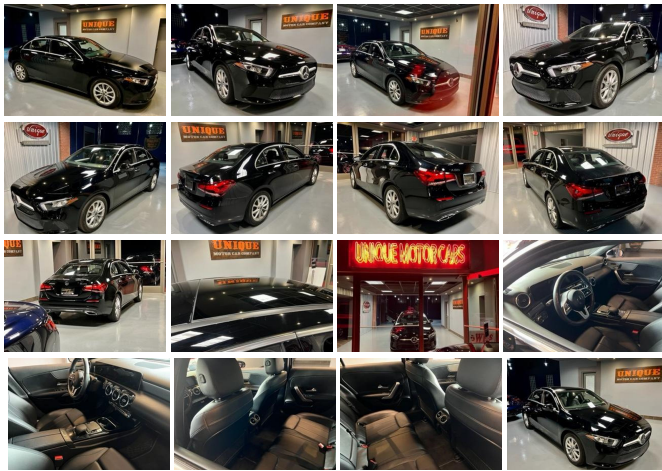

2020 Mercedes-Benz A 220

View this car on our website at uniquemotorcarsonline.com/7129338/ebrochure

Our Price **\$33,900**

Specifications:

Year:	2020
VIN:	W1K3G4FB6LW043502
Make:	Mercedes-Benz
Stock:	043502
Model/Trim:	A 220
Condition:	Pre-Owned
Body:	Sedan
Exterior:	Night Black
Engine:	Engine: 2.0L Turbo I4
Interior:	Black Leatherette
Transmission:	7G DTC 7 speed automatic transmission
Mileage:	17,012
Drivetrain:	All Wheel Drive
Economy:	City 24 / Highway 34

2020 Mercedes A220 4Matic sedan, Night black with the black MB-Tex interior, panoramic roof; Premium package featuring Mirror Package, Power Folding Side Mirrors, Auto-Dimming Rearview & Driver-Side Mirrors, 10.25" Media Display w/Touchscreen, 10.25" Digital Instrument Cluster, KEYLESS-GO Package, KEYLESS-GO, HANDS-FREE ACCESS; other options include blind spot assist, heated steering wheel, heated power front seats with 3 memory settings, LED headlights, LED tail lamps, Apple Carplay, Android auto, bluetooth connectivity, rain sensing windshield wipers, keyless start, dual zone climate control, rear view camera, attention assist, active brake assist, and other Mercedes luxuries. Call or email for more information. Visit us on the web at www.UniqueMotorCarsonline.com

2020 Mercedes-Benz A 220

Unique Motor Car Company - (412) 221-1700 - View this car on our website at uniquemotorcarsonline.com/7129338/ebrochure

Our Location :

2020 Mercedes-Benz A 220

Unique Motor Car Company - (412) 221-1700 - View this car on our website at uniquemotorcarsonline.com/7129338/ebrochure