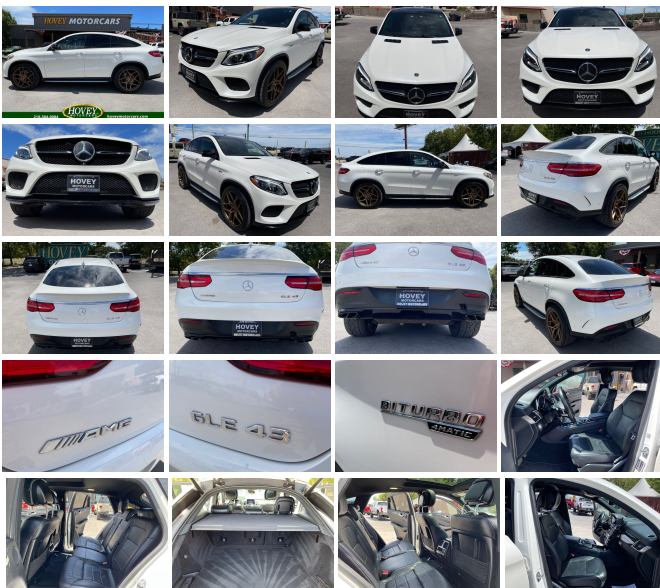

# 2019 Mercedes-Benz AMG GLE 43 Coupe

View this car on our website at [hoveymotorcars.com/7129277/ebrochure](http://hoveymotorcars.com/7129277/ebrochure)

Our Price **\$44,995**

## Specifications:

<b>Year:</b>	2019
<b>VIN:</b>	4JGED6EBXKA138922
<b>Make:</b>	Mercedes-Benz
<b>Model/Trim:</b>	AMG GLE 43 Coupe
<b>Condition:</b>	Pre-Owned
<b>Body:</b>	SUV
<b>Exterior:</b>	designo Diamond White Metallic
<b>Engine:</b>	Engine: 3.0L V6 Biturbo
<b>Interior:</b>	Black Leather
<b>Transmission:</b>	Automatic with Paddle Shifting
<b>Mileage:</b>	69,742
<b>Drivetrain:</b>	All Wheel Drive
<b>Economy:</b>	City 17 / Highway 22

2019 Mercedes AMG GLE 43 Coupe, Diamond White with black leather. Upgraded 22" Rohanna RFX wheels in brush bronze with New CONTENTIAL tires. (\$1795)

It is equipped with the Premium Package 3 Options: CMS Pedestrian, Drivers Assistance Package, Presafe Plus, Parking Package, distance Pilot DISTRONIC and Steering Pilot, Presafe Brake with Pedestrian Recognition, Heated and Cooled front Cupholders, Parking Pilot, BAS Plus, Active Brake Assist with Cross Traffic function, Active Blind spot Assist, Surround View System